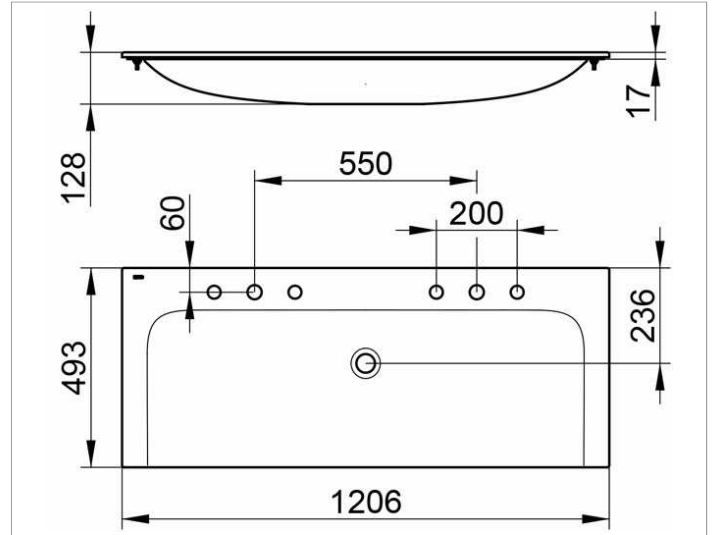

Plan  
32980311206 Ceramic double-washbasin

**PRODUCT**

**DRAWING**

**PRODUCT ATTRIBUTES**

2 x 3 tap holes (gauge 200 mm), without overflow,  
with CleanPlus surface

**SURFACE**

white

**DIMENSION**

1208 x 17 x 494 mm