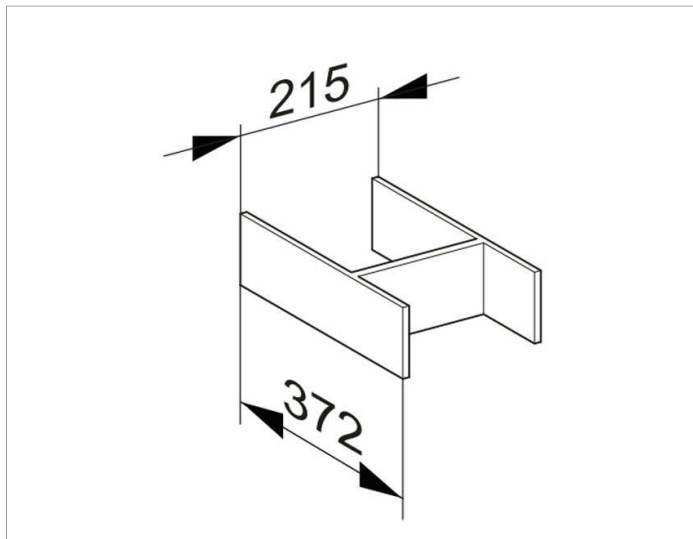

Edition 400

31599010000 Drawer interior-set

PRODUCT

DRAWING

PRODUCT ATTRIBUTES

for drawer front / 535 mm deep

DIMENSION

215 x 80 x 372 mm