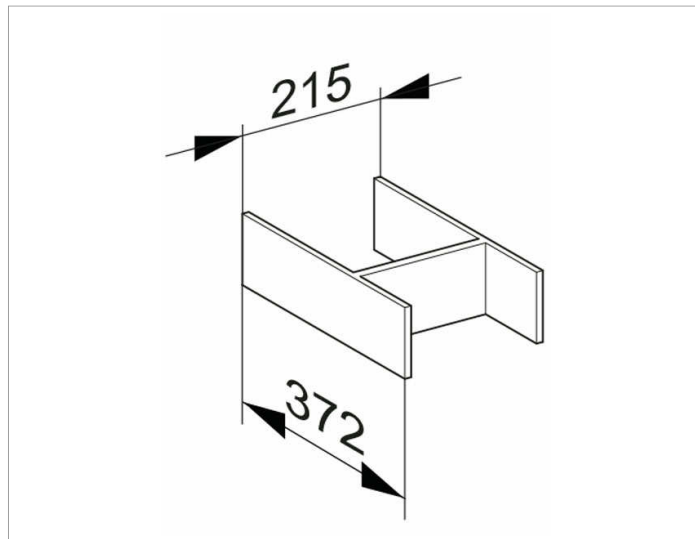

Edition 400

31599020000 Drawer interior-set

PRODUCT

DRAWING

PRODUCT ATTRIBUTES

for drawer front / 535 mm deep

DIMENSION

311 x 80 x 372 mm