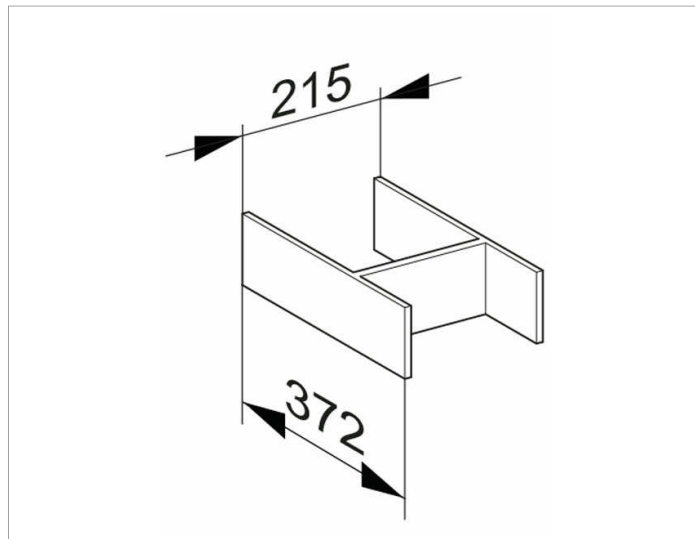

Edition 400

31599030000 Drawer interior-set

PRODUCT

DRAWING

PRODUCT ATTRIBUTES

for drawer front / 535 mm deep

DIMENSION

486 x 80 x 372 mm