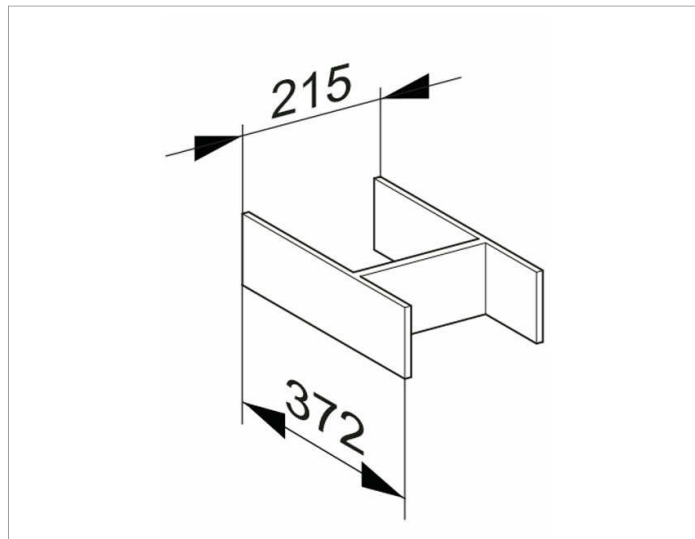

Edition 400

31599040000 Drawer interior-set

**PRODUCT**

**DRAWING**

**PRODUCT ATTRIBUTES**

for drawer front / 535 mm deep

**DIMENSION**

661 x 80 x 372 mm