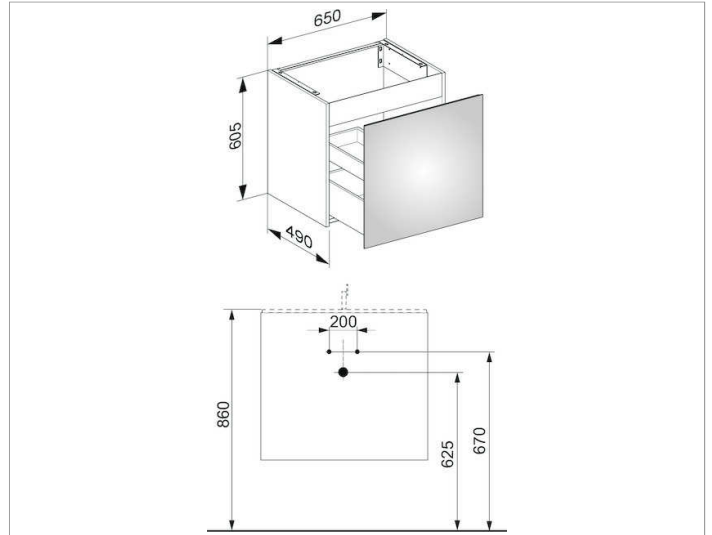

**Plan**  
32952XX0000 Vanity unit

**PRODUCT**

**DRAWING**

**PRODUCT ATTRIBUTES**

compatible with ceramic washbasin Article No. 32950,  
1 pull-out and 1 interior drawer with soft close,  
incl. odour trap made of plastic 1 1/4 x 32

**EQUIPMENT**

- 2 inserting mats

**SURFACE**

18, 30

**DIMENSION**

650 x 605 x 490 mm