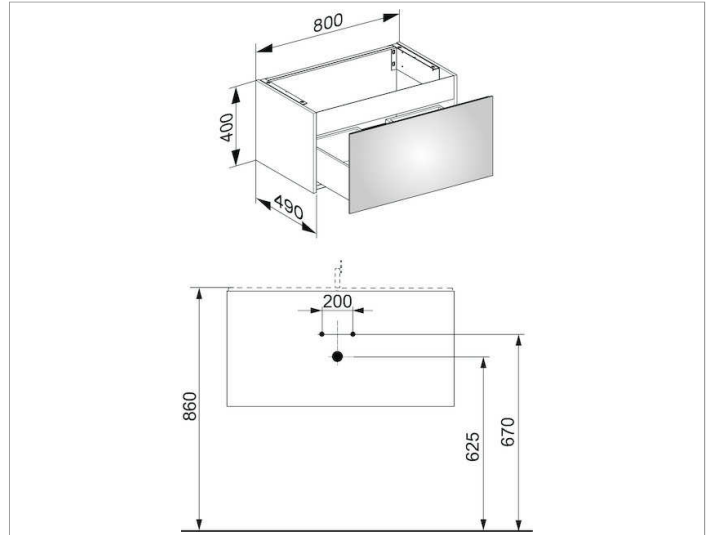

Plan
32961XX0000 Vanity unit

PRODUCT

DRAWING

PRODUCT ATTRIBUTES

compatible with ceramic washbasin and
 varicor washbasin Article No. 32960,
 1 pull-out with soft close,
 incl. odour trap made of plastic 1 1/4 x 32

EQUIPMENT

- 1 inserting mat

SURFACE

18, 30

DIMENSION

800 x 400 x 490 mm