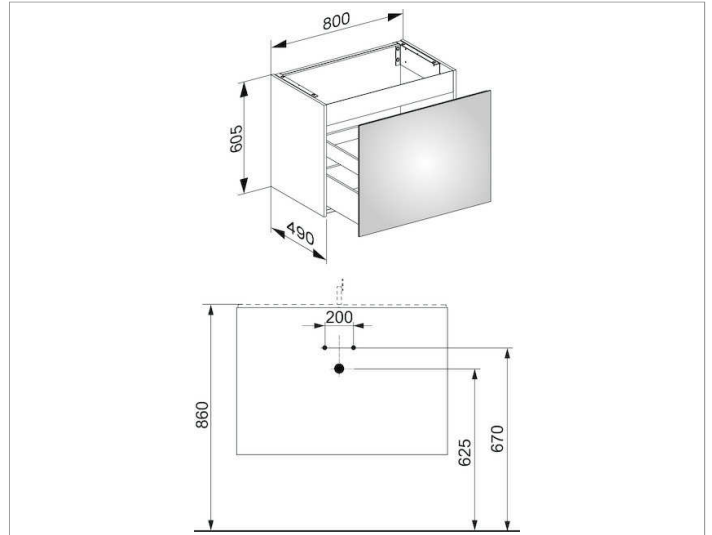

Plan  
32962XX0000 Vanity unit

**PRODUCT**

**DRAWING**

**PRODUCT ATTRIBUTES**

compatible with ceramic washbasin and varicor washbasin Article No. 32960,  
1 pull-out and 1 interior drawer with soft close,  
incl. odour trap made of plastic 1 1/4 x 32

**EQUIPMENT**

- 2 inserting mats
- internal drawer with divider

**SURFACE**

18, 30

**DIMENSION**

800 x 605 x 490 mm