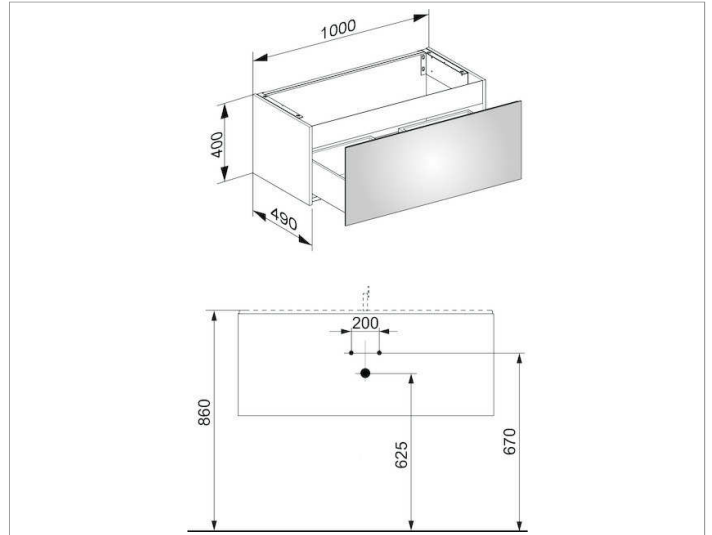

Plan
32971XX0000 Vanity unit

PRODUCT

DRAWING

PRODUCT ATTRIBUTES

compatible with ceramic washbasin Article No. 32970,
1 pull-out with soft close,
incl. odour trap made of plastic 1 1/4 x 32

EQUIPMENT

- 1 inserting mat

SURFACE

18, 30

DIMENSION

1000 x 400 x 490 mm