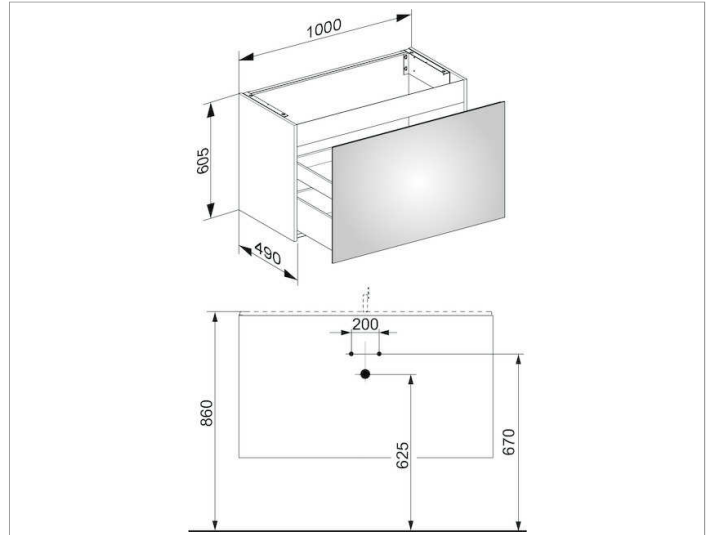

Plan  
32972XX0000 Vanity unit

**PRODUCT**

**DRAWING**

**PRODUCT ATTRIBUTES**

compatible with ceramic washbasin Article No. 32970,  
1 pull-out and 1 interior drawer with soft close,  
incl. odour trap made of plastic 1 1/4 x 32

**EQUIPMENT**

- 2 inserting mats
- internal drawer with divider

**SURFACE**

18, 30

**DIMENSION**

1000 x 605 x 490 mm