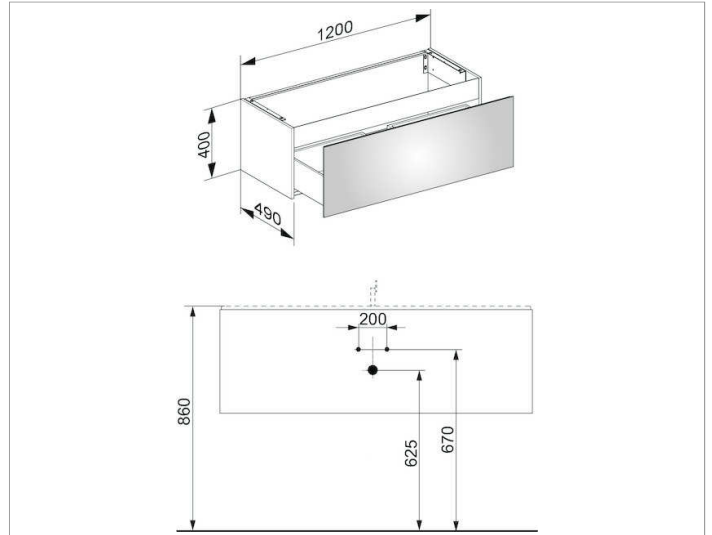

Plan
32981XX0000 Vanity unit

PRODUCT

DRAWING

PRODUCT ATTRIBUTES

compatible with ceramic washbasin Article No. 32980,
1 pull-out with soft close,
incl. odour trap made of plastic 1 1/4 x 32

EQUIPMENT

- 1 inserting mat

SURFACE

18, 30

DIMENSION

1200 x 400 x 490 mm