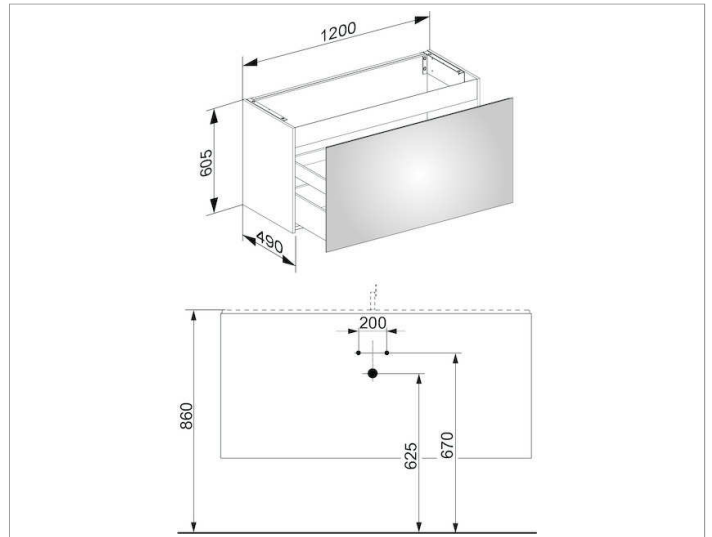

Plan
32982XX0000 Vanity unit

PRODUCT

DRAWING

PRODUCT ATTRIBUTES

compatible with ceramic washbasin Article No. 32980,
1 pull-out and 1 interior drawer with soft close,
incl. odour trap made of plastic 1 1/4 x 32

EQUIPMENT

- 2 inserting mats
- internal drawer with divider

SURFACE

18, 30

DIMENSION

1200 x 605 x 490 mm