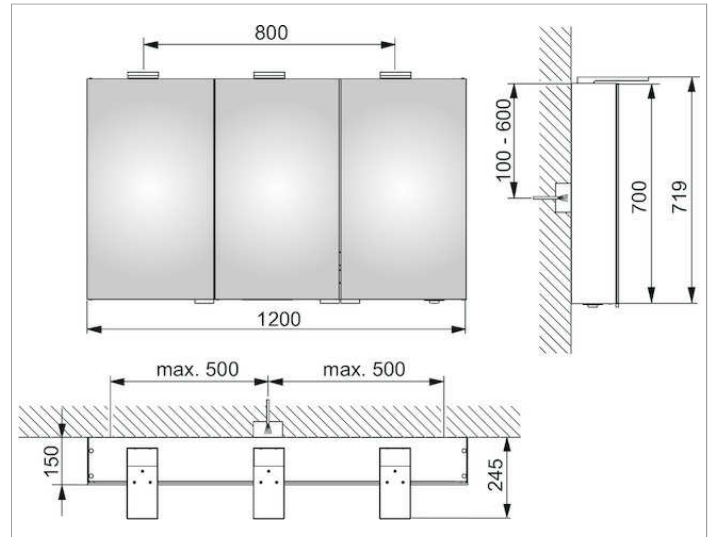

Royal 15
14405171331 Mirror cabinet

PRODUCT

DRAWING

PRODUCT ATTRIBUTES

3 hinged double sided crystal mirror doors,
 exterior body sides mirrored

Operation:

external dimmer with the functions:

- on/off
- dim
- changing between 3 lighting options

Illumination:

LED attachment light with direct illumination and
 indirect wall lighting,

washbasin illumination in the bottom panel,
 light colour 3000 kelvin (warm white)

LED 39 watt (lifespan > 30 000 hours),

infinitely dimmable, lamps non-exchangeable

EEK: A++, A+, A , 39 kWh/1000h

EQUIPMENT

- 1 shaver socket (internal)
- 3 x 3 adjustable glass shelves

SURFACE

silver anodized

DIMENSION

1200 x 720 x 150 mm