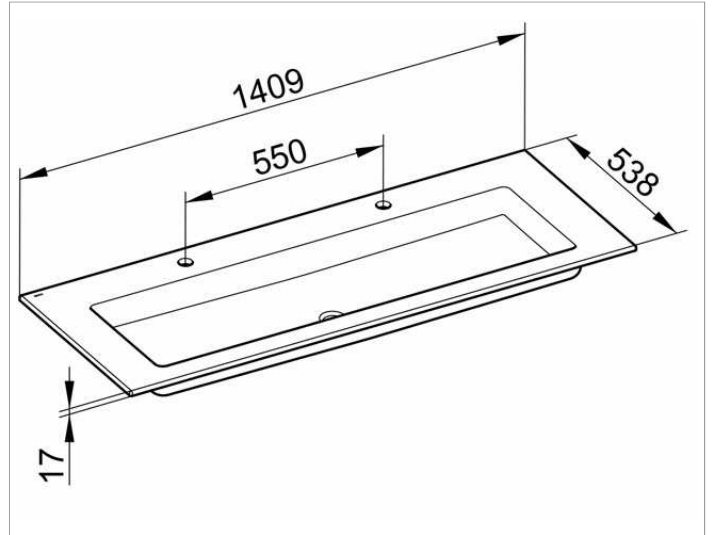

Royal 60  
32160311402 Ceramic double-washbasin

**PRODUCT**

**DRAWING**

**PRODUCT ATTRIBUTES**

2 x 1 tap hole, without overflow,  
with CleanPlus surface

**SURFACE**

white

**DIMENSION**

1409 x 17 x 538 mm