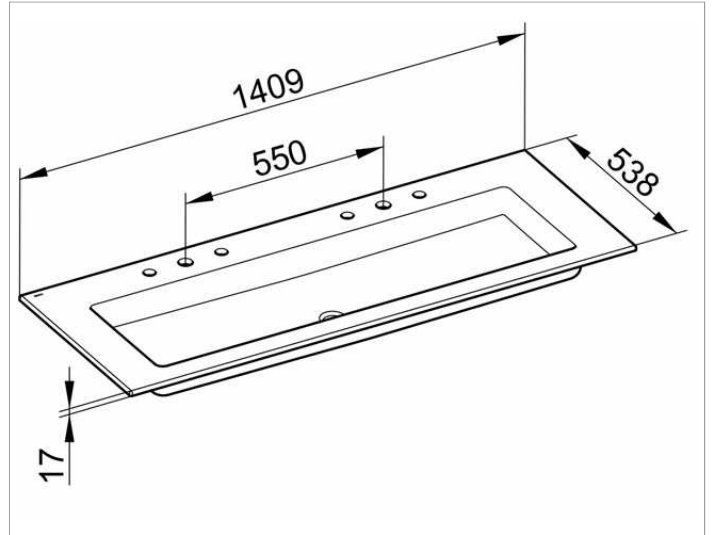

Royal 60  
32160311406 Ceramic double-washbasin

**PRODUCT**

**DRAWING**

**PRODUCT ATTRIBUTES**

2 x 3 tap holes (gauge 200 mm), without overflow,  
with CleanPlus surface

**SURFACE**

white

**DIMENSION**

1409 x 17 x 538 mm