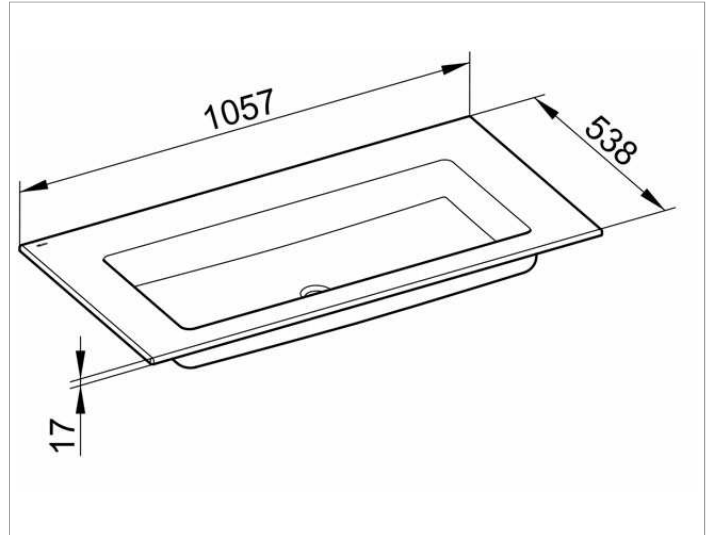

Royal 60  
32150311000 Ceramic washbasin

**PRODUCT**

**DRAWING**

**PRODUCT ATTRIBUTES**

no tap hole, without overflow  
with CleanPlus surface

**SURFACE**

white

**DIMENSION**

1057 x 17 x 538 mm