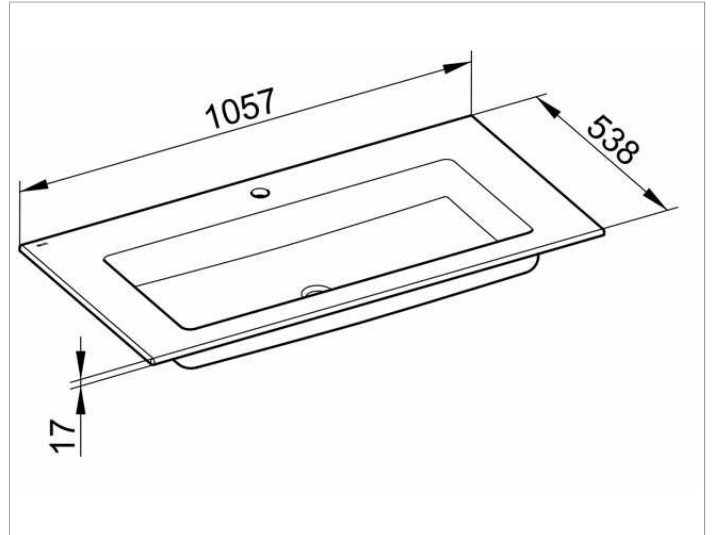

Royal 60
32150311001 Ceramic washbasin

PRODUCT

DRAWING

PRODUCT ATTRIBUTES

single tap hole,
complete with Clou drain and overflow system
with CleanPlus surface

SURFACE

white

DIMENSION

1057 x 17 x 538 mm