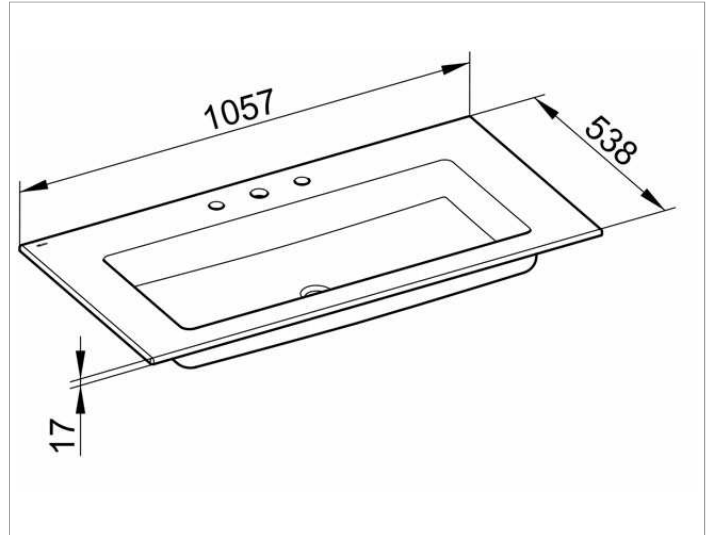

Royal 60
32150311003 Ceramic washbasin

PRODUCT

DRAWING

PRODUCT ATTRIBUTES

3 tap holes (gauge 200 mm),
complete with Clou drain and overflow system,
with CleanPlus surface

SURFACE

white

DIMENSION

1057 x 17 x 538 mm