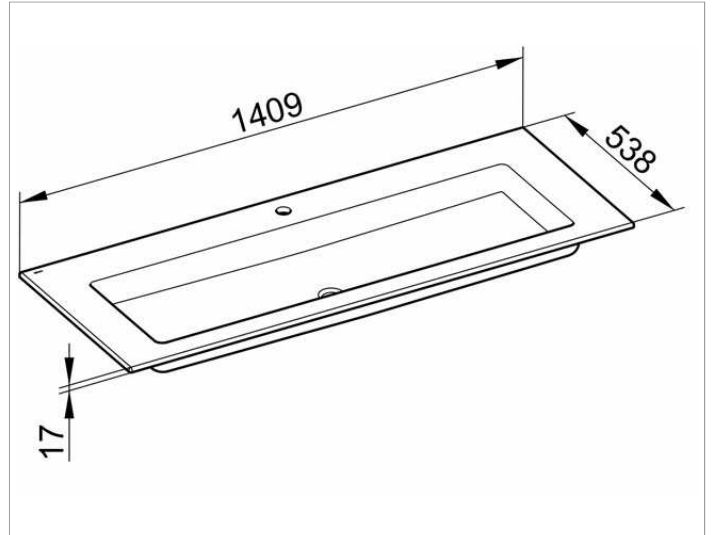

Royal 60
32160311401 Ceramic washbasin

PRODUCT

DRAWING

PRODUCT ATTRIBUTES

single tap hole,
complete with Clou drain and overflow system
with CleanPlus surface

SURFACE

white

DIMENSION

1409 x 17 x 538 mm