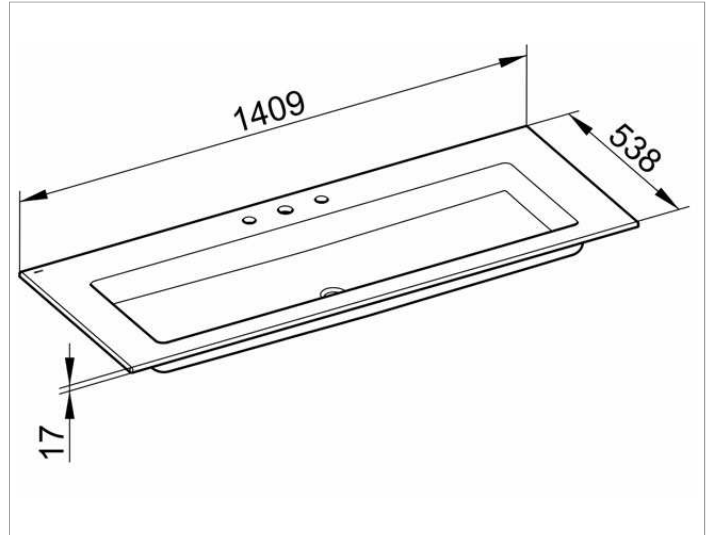

Royal 60
32160311403 Ceramic washbasin

PRODUCT

DRAWING

PRODUCT ATTRIBUTES

3 tap holes (gauge 200 mm),
complete with Clou drain and overflow system,
with CleanPlus surface

SURFACE

white

DIMENSION

1409 x 17 x 538 mm