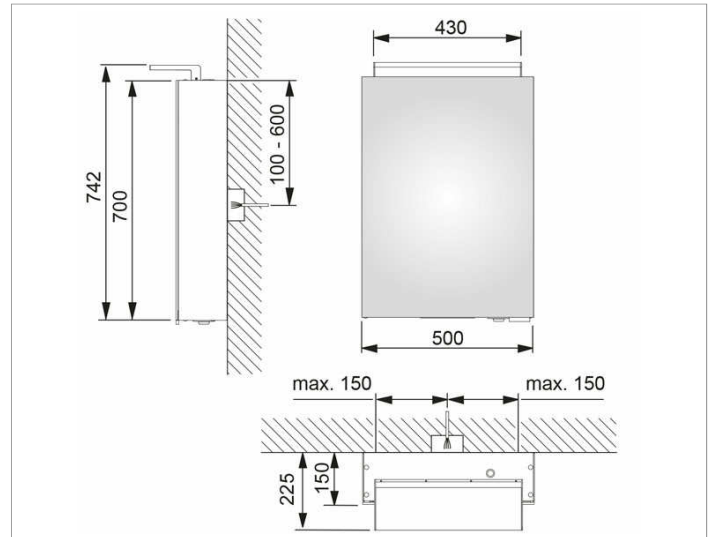

**Royal L1**  
**13601171131 Mirror cabinet**

**PRODUCT**

**DRAWING**

**PRODUCT ATTRIBUTES**

1 hinged double sided crystal mirror door,  
 exterior body sides mirrored

Operation:

External dimmer with the functions:

- on/off
- dim
- Changing between 3 lighting options

Illumination:

Attachment light with direct illumination and indirect wall  
 lighting, additional washbasin illumination in the bottom  
 panel

light colour 3000 kelvin (warm white),  
 LED 21 watt (lifespan > 30.000 hours)

infinitely dimmable, lamps non-exchangeable

EEK: A++, A+, A , 21 kWh/1000h

**EQUIPMENT**

- 1 shaver socket (internal)
- 3 adjustable glass shelves

**SURFACE**

silver anodized/right hand

**DIMENSION**

500 x 742 x 150 mm