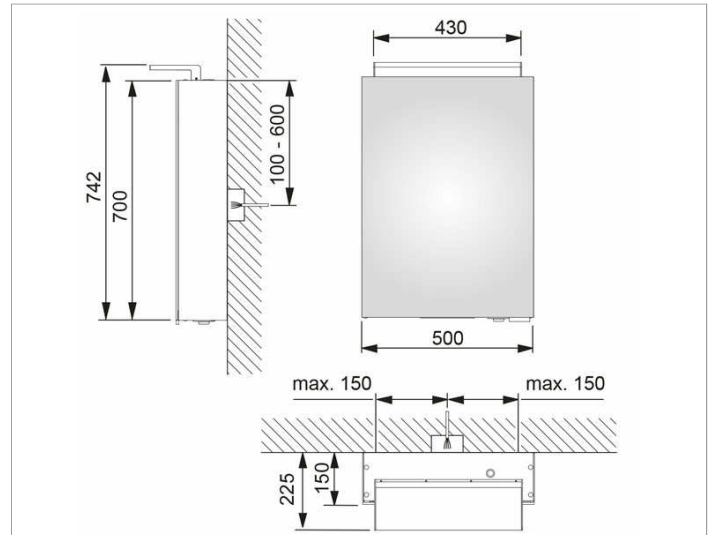

Royal L1
13601171231 Mirror cabinet

PRODUCT

DRAWING

PRODUCT ATTRIBUTES

1 hinged double sided crystal mirror door,
 exterior body sides mirrored

Operation:

External dimmer with the functions:

- on/off
- dim
- Changing between 3 lighting options

Illumination:

Attachment light with direct illumination and indirect wall
 lighting, additional washbasin illumination in the bottom
 panel

light colour 3000 kelvin (warm white),
 LED 21 watt (lifespan > 30.000 hours)

infinitely dimmable, lamps non-exchangeable

EEK: A++, A+, A , 21 kWh/1000h

EQUIPMENT

- 1 shaver socket (internal)
- 3 adjustable glass shelves

SURFACE

silver anodized/left hand

DIMENSION

500 x 742 x 150 mm