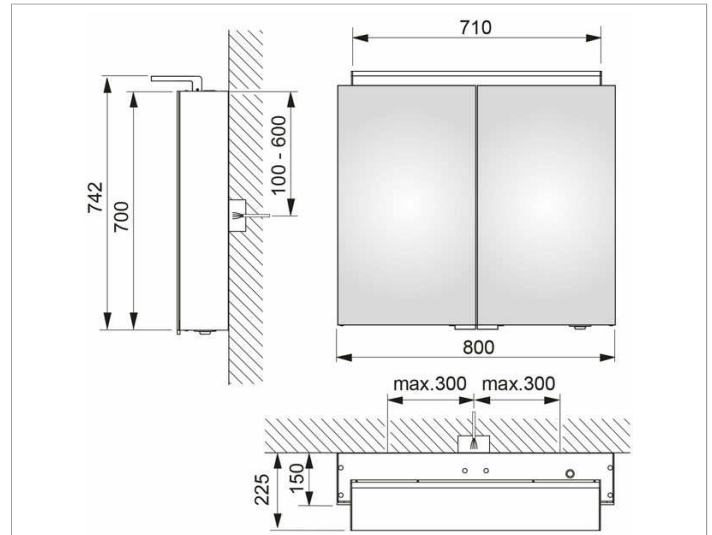

Royal L1
13602171331 Mirror cabinet

PRODUCT

DRAWING

PRODUCT ATTRIBUTES

2 hinged double sided crystal mirror doors,
 exterior body sides mirrored

Operation:

External dimmer with the functions:

- on/off
- dim
- Changing between 3 lighting options

Illumination:

Attachment light with direct illumination and indirect wall
 lighting, additional washbasin illumination in the bottom
 panel

light colour 3000 kelvin (warm white),

LED 24 watt (lifespan > 30.000 hours)

infinitely dimmable, lamps non-exchangeable

EEK: A++, A+, A , 24 kWh/1000h

EQUIPMENT

- 1 shaver socket (internal)
- 2 x 3 adjustable glass shelves

SURFACE

silver anodized

DIMENSION

650 x 742 x 150 mm