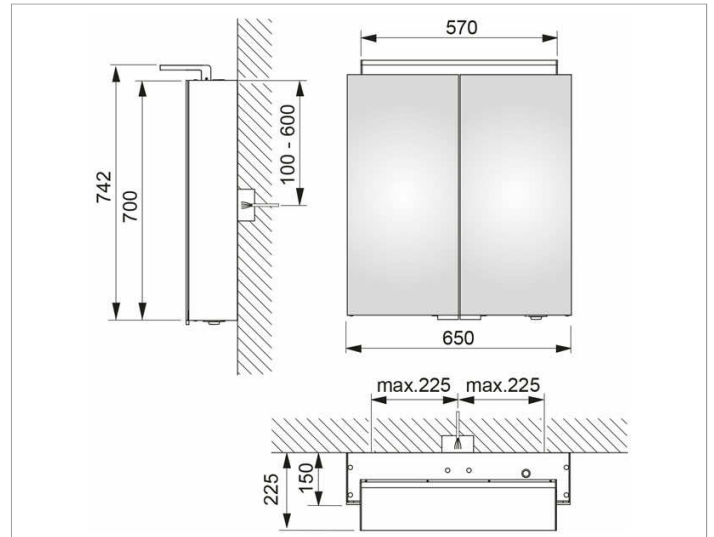

Royal L1

13602171332 Mirror cabinet

PRODUCT

DRAWING

PRODUCT ATTRIBUTES

2 hinged double sided crystal mirror doors,
exterior body sides mirrored, 2 interior drawers

Operation:

External dimmer with the functions:

- on/off
- dim
- Changing between 3 lighting options

Illumination:

Attachment light with direct illumination and indirect wall
lighting, additional washbasin illumination in the bottom
panel

light colour 3000 kelvin (warm white),
LED 24 watt (lifespan > 30.000 hours)

infinitely dimmable, lamps non-exchangeable

EEK: A++, A+, A , 24 kWh/1000h

EQUIPMENT

- 1 shaver socket (internal)
- 2 x 3 adjustable glass shelves

SURFACE

silver anodized

DIMENSION

650 x 742 x 150 mm