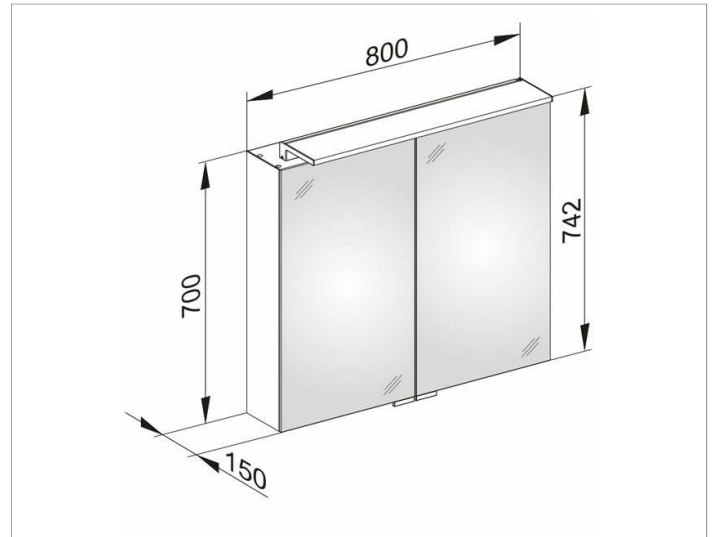

Royal L1

13603171331 Mirror cabinet

PRODUCT

DRAWING

PRODUCT ATTRIBUTES

2 hinged double sided crystal mirror doors,
exterior body sides mirrored

Operation:

External dimmer with the functions:

- on/off
- dim
- Changing between 3 lighting options

Illumination:

Attachment light with direct illumination and indirect wall
lighting, additional washbasin illumination in the bottom
panel

light colour 3000 kelvin (warm white),

DIMENSION

800 x 742 x 150 mm