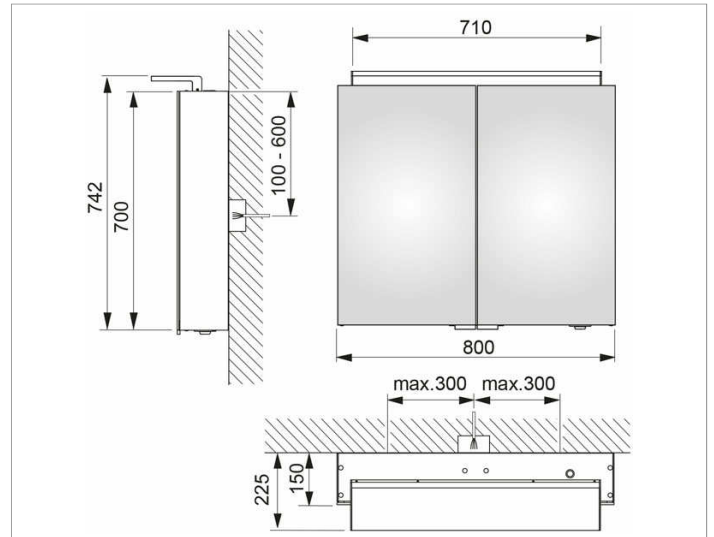

**Royal L1**  
**13603171332 Mirror cabinet**

**PRODUCT**

**DRAWING**

**PRODUCT ATTRIBUTES**

2 hinged double sided crystal mirror doors,  
 exterior body sides mirrored, 2 interior drawers

Operation:

External dimmer with the functions:

- on/off
- dim
- Changing between 3 lighting options

Illumination:

Attachment light with direct illumination and indirect wall  
 lighting, additional washbasin illumination in the bottom  
 panel

light colour 3000 kelvin (warm white),  
 LED 26 watt (lifespan > 30.000 hours)

infinitely dimmable, lamps non-exchangeable

EEK: A++, A+, A , 26 kWh/1000h

**EQUIPMENT**

- 1 shaver socket (internal)
- 2 x 3 adjustable glass shelves

**SURFACE**

silver anodized

**DIMENSION**

800 x 742 x 150 mm