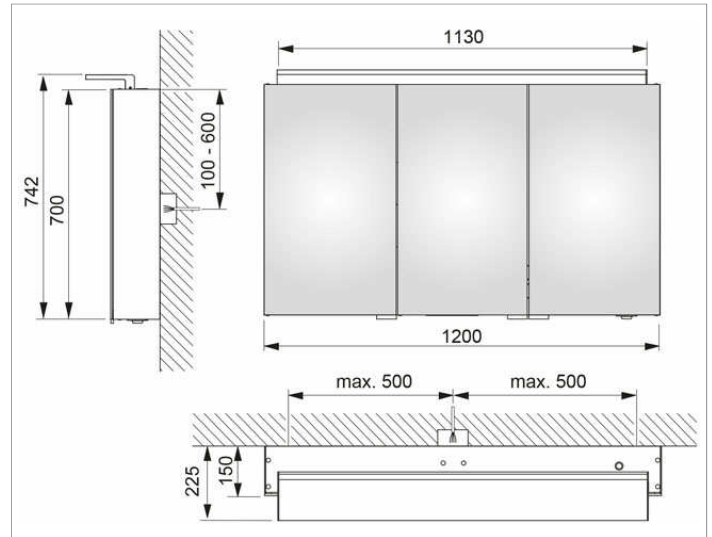

Royal L1
13605171331 Mirror cabinet

PRODUCT

DRAWING

PRODUCT ATTRIBUTES

3 hinged double sided crystal mirror doors,
 exterior body sides mirrored

Operation:

External dimmer with the functions:

- on/off
- dim
- Changing between 3 lighting options

Illumination:

Attachment light with direct illumination and indirect wall
 lighting, additional washbasin illumination in the bottom
 panel

light colour 3000 kelvin (warm white),
 LED 42 watt (lifespan > 30.000 hours)

infinitely dimmable, lamps non-exchangeable

EEK: A++, A+, A , 42 kWh/1000h

EQUIPMENT

- 1 shaver socket (internal)
- 3 x 3 adjustable glass shelves

SURFACE

silver anodized

DIMENSION

1200 x 742 x 150 mm