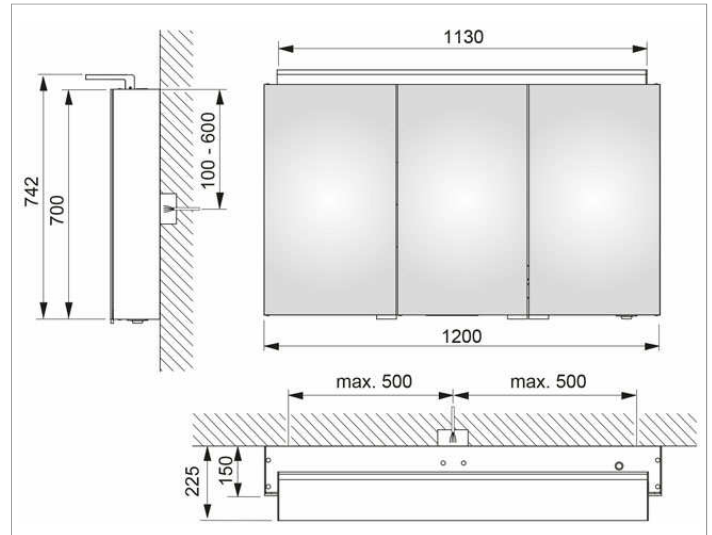

Royal L1

13605171332 Mirror cabinet

PRODUCT

DRAWING

PRODUCT ATTRIBUTES

3 hinged double sided crystal mirror doors,
exterior body sides mirrored, 2 interior drawers

Operation:

External dimmer with the functions:

- on/off
- dim
- Changing between 3 lighting options

Illumination:

Attachment light with direct illumination and indirect wall lighting, additional washbasin illumination in the bottom panel

light colour 3000 kelvin (warm white),
LED 42 watt (lifespan > 30.000 hours)

infinitely dimmable, lamps non-exchangeable

EEK: A++, A+, A , 42 kWh/1000h

EQUIPMENT

- 1 shaver socket (internal)
- 3 x 3 adjustable glass shelves

SURFACE

silver anodized

DIMENSION

1200 x 742 x 150 mm