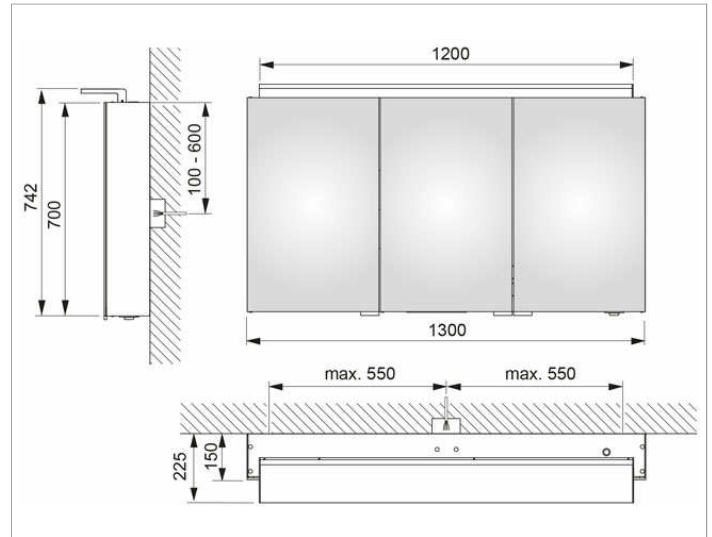

Royal L1
13606171331 Mirror cabinet

PRODUCT

DRAWING

PRODUCT ATTRIBUTES

3 hinged double sided crystal mirror doors,
 exterior body sides mirrored

Operation:

External dimmer with the functions:

- on/off
- dim
- Changing between 3 lighting options

Illumination:

Attachment light with direct illumination and indirect wall
 lighting, additional washbasin illumination in the bottom
 panel

light colour 3000 kelvin (warm white),

LED 44 watt (lifespan > 30.000 hours)

infinitely dimmable, lamps non-exchangeable

EEK: A++, A+, A , 44 kWh/1000h

EQUIPMENT

- 1 shaver socket (internal)
- 3 x 3 adjustable glass shelves

SURFACE

silver anodized

DIMENSION

1300 x 742 x 150 mm