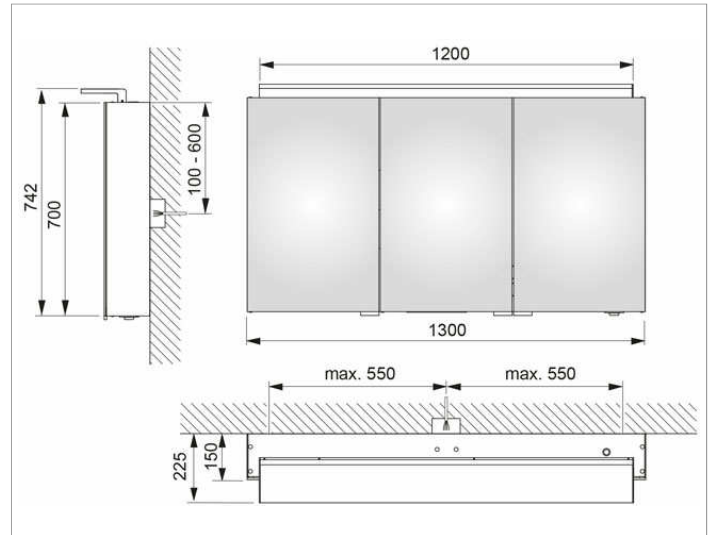

Royal L1

13606171332 Mirror cabinet

PRODUCT

DRAWING

PRODUCT ATTRIBUTES

3 hinged double sided crystal mirror doors,
exterior body sides mirrored, 2 interior drawers

Operation:

External dimmer with the functions:

- on/off
- dim
- Changing between 3 lighting options

Illumination:

Attachment light with direct illumination and indirect wall
lighting, additional washbasin illumination in the bottom
panel

light colour 3000 kelvin (warm white),
LED 44 watt (lifespan > 30.000 hours)

infinitely dimmable, lamps non-exchangeable

EEK: A++, A+, A , 44 kWh/1000h

EQUIPMENT

- 1 shaver socket (internal)
- 3 x 3 adjustable glass shelves

SURFACE

silver anodized

DIMENSION

1300 x 742 x 150 mm