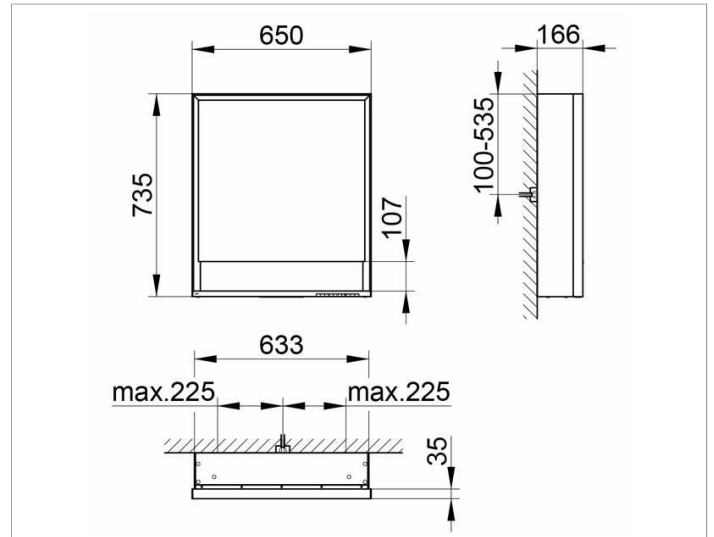

**Royal Lumos**  
**14301171231 Mirror cabinet**

**PRODUCT**

**DRAWING**

**PRODUCT ATTRIBUTES**

wall mounted,  
 adjustable light colour from 2700 kelvin (warm white)  
 to 6500 kelvin (daylight),  
 1 hinged double sided crystal mirrored door,  
 Body: aluminium silver anodized  
 Body panels made from rear-lacquered white glass  
 interior rear wall mirrored  
 Operation:  
 key panel with capacitive touch sensor,  
 integrated extension function for e.g. light switch  
 Illumination:  
 frame lighting and washbasin/shelf light separately,  
 infinitely dimmable and can be switched on/off  
 LED 54 watt (lifespan > 30.000 hours)  
 infinitely dimmable, lamps non-exchangeable  
 EEK: A++, A+, A , 54 kWh/1000h

**EQUIPMENT**

- 1 shaver socket
- 2 adjustable glass shelves
- storage space across full width
- soft-closing doors

**SURFACE**

silver anodized/left hand

**DIMENSION**

650 x 735 x 165 mm