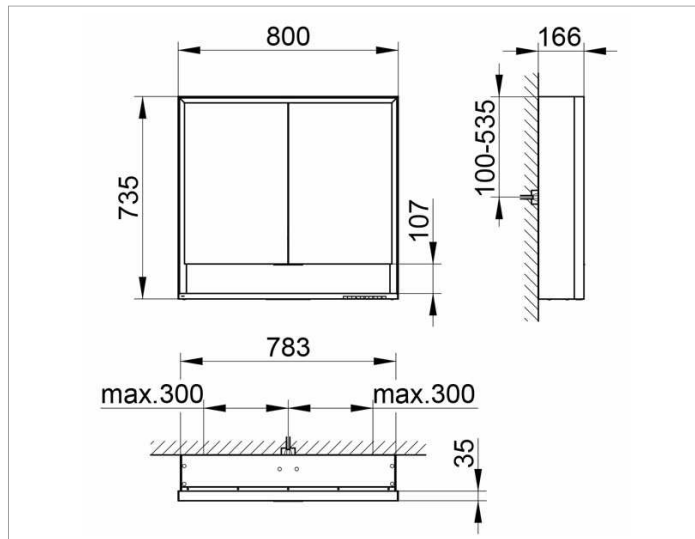

**Royal Lumos**

14302171331 Mirror cabinet

**PRODUCT**

**DRAWING**

**PRODUCT ATTRIBUTES**

wall mounted,  
adjustable light colour from 2700 kelvin (warm white)  
to 6500 kelvin (daylight),  
2 hinged double sided crystal mirrored doors,  
Body: aluminium silver anodized  
Body panels made from rear-lacquered white glass  
interior rear wall mirrored

**Operation:**

key panel with capacitive touch sensor,  
integrated extension function for e.g. light switch

**Illumination:**

frame lighting and washbasin/shelf light separately,  
infinitely dimmable and can be switched on/off  
LED 56 watt (lifespan > 30.000 hours)  
infinitely dimmable, lamps non-exchangeable  
EEK: A++, A+, A , 56 kWh/1000h

**EQUIPMENT**

- 1 shaver socket
- 2 x 2 adjustable glass shelves
- storage space across full width
- soft-closing doors

**SURFACE**

silver anodized

**DIMENSION**

800 x 735 x 165 mm