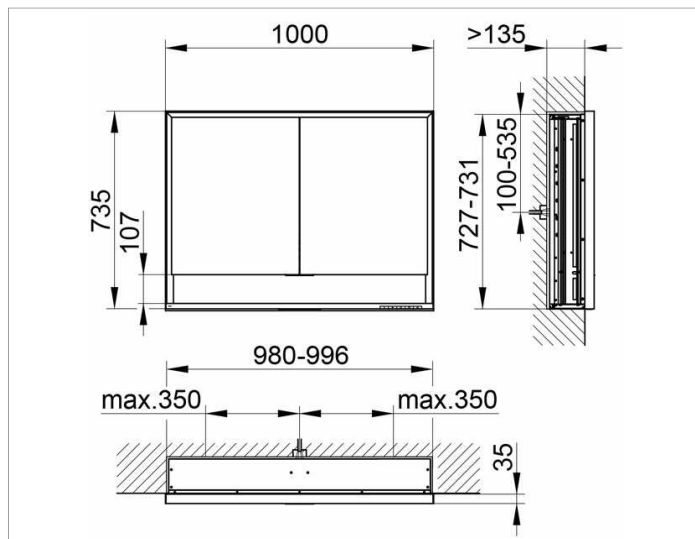

**Royal Lumos**  
**14314171331 Mirror cabinet**

**PRODUCT**

**DRAWING**

**PRODUCT ATTRIBUTES**

for recessed installation,  
 adjustable light colour from 2700 kelvin (warm white)  
 to 6500 kelvin (daylight),  
 2 hinged double sided crystal mirrored doors,  
 Body: aluminium silver anodized  
 interior rear wall mirrored  
 Operation:  
 key panel with capacitive touch sensor,  
 integrated extension function for e.g. light switch  
 Illumination:  
 frame lighting and washbasin/shelf light separately,  
 infinitely dimmable and can be switched on/off  
 LED 60 watt (lifespan > 30.000 hours)  
 infinitely dimmable, lamps non-exchangeable  
 EEK: A++, A+, A , 60 kWh/1000h

**EQUIPMENT**

- 1 shaver socket
- 2 x 2 adjustable glass shelves
- storage space across full width
- soft-closing doors

**SURFACE**

silver anodized

**DIMENSION**

1000 x 735 x 165 mm