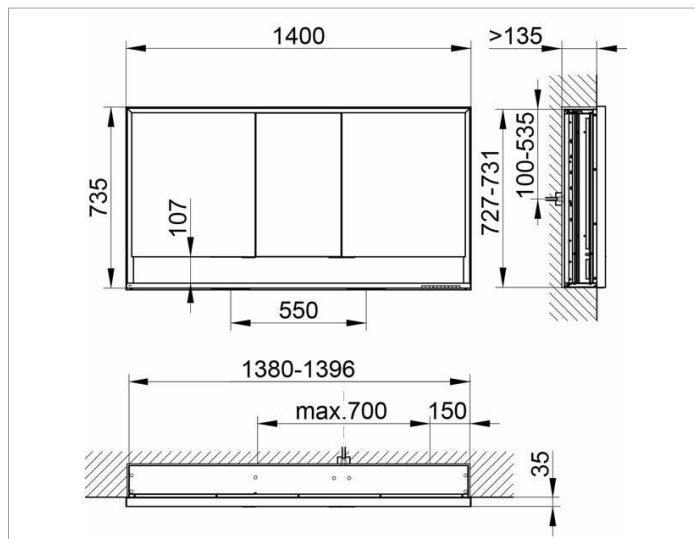

**Royal Lumos**  
**14316171331 Mirror cabinet**

**PRODUCT**

**DRAWING**

**PRODUCT ATTRIBUTES**

for recessed installation,  
 adjustable light colour from 2700 kelvin (warm white)  
 to 6500 kelvin (daylight),  
 3 hinged double sided crystal mirrored doors,  
 Body: aluminium silver anodized  
 interior rear wall mirrored  
 Operation:  
 key panel with capacitive touch sensor,  
 integrated extension function for e.g. light switch  
 Illumination:  
 frame lighting and washbasin/shelf light separately,  
 infinitely dimmable and can be switched on/off  
 LED 68 watt (lifespan > 30.000 hours)  
 infinitely dimmable, lamps non-exchangeable  
 EEK: A++, A+, A , 68 kWh/1000h

**EQUIPMENT**

- 1 shaver socket
- 3 x 2 adjustable glass shelves
- storage space across full width
- soft-closing doors

**SURFACE**

silver anodized

**DIMENSION**

1400 x 735 x 165 mm