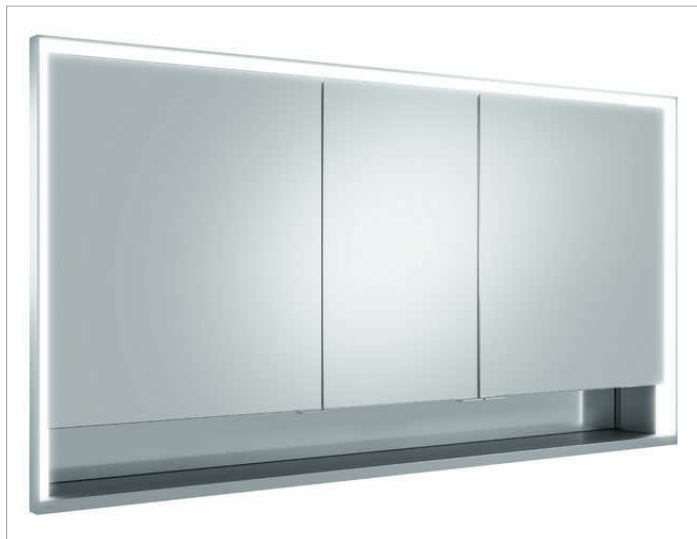

**Royal Lumos**  
**14316171331 Mirror cabinet**

**PRODUCT**

**DRAWING**

**PRODUCT ATTRIBUTES**

for recessed installation,  
 adjustable light colour from 2700 kelvin (warm white)  
 to 6500 kelvin (daylight),  
 3 hinged double sided crystal mirrored doors,  
 Body: aluminium silver anodized  
 interior rear wall mirrored  
 Operation:  
 key panel with capacitive touch sensor,  
 integrated extension function for e.g. light switch  
 Illumination:  
 frame lighting and washbasin/shelf light separately,  
 infinitely dimmable and can be switched on/off  
 LED 68 watt (lifespan > 30.000 hours)  
 infinitely dimmable, lamps non-exchangeable  
 EEK: A++, A+, A , 68 kWh/1000h

**EQUIPMENT**

- 1 shaver socket
- 3 x 2 adjustable glass shelves
- storage space across full width
- soft-closing doors

**SURFACE**

silver anodized

**DIMENSION**

1400 x 735 x 165 mm