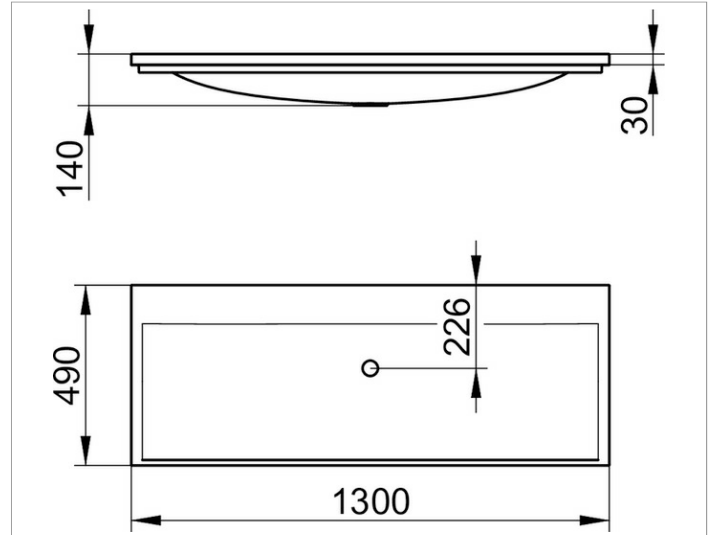

Royal Reflex  
34081311300 Cast mineral washbasin

**PRODUCT**

**DRAWING**

**PRODUCT ATTRIBUTES**

no tap hole, without overflow

**SURFACE**

white alpine

**DIMENSION**

1300 x 30 x 490 mm