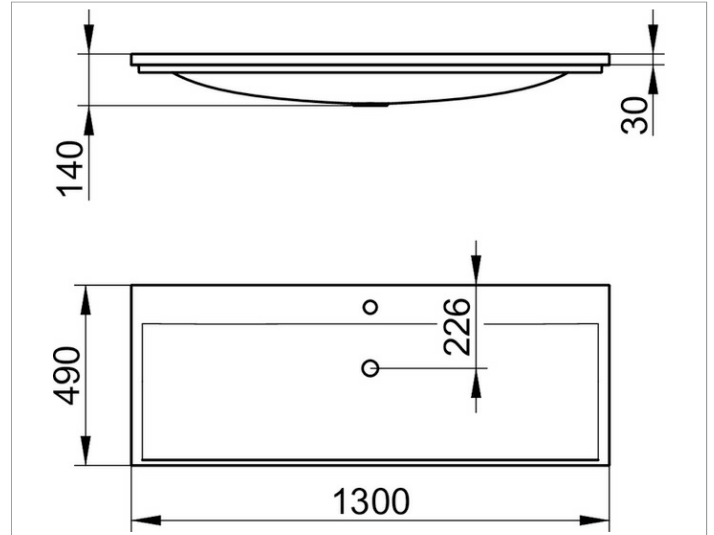

Royal Reflex
34081311301 Cast mineral washbasin

PRODUCT

DRAWING

PRODUCT ATTRIBUTES

single tap hole,
complete with Clou drain and overflow system

SURFACE

white alpine

DIMENSION

1300 x 30 x 490 mm