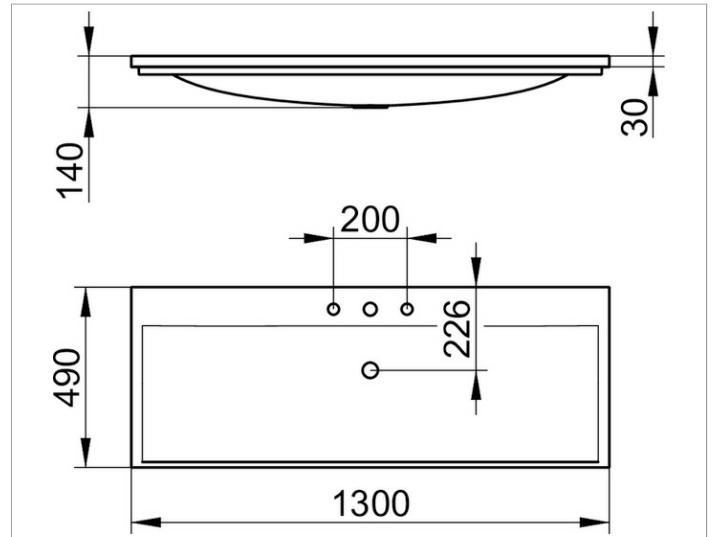

Royal Reflex
34081311303 Cast mineral washbasin

PRODUCT

DRAWING

PRODUCT ATTRIBUTES

3 tap holes,
complete with Clou drain and overflow system

SURFACE

white alpine

DIMENSION

1300 x 30 x 490 mm