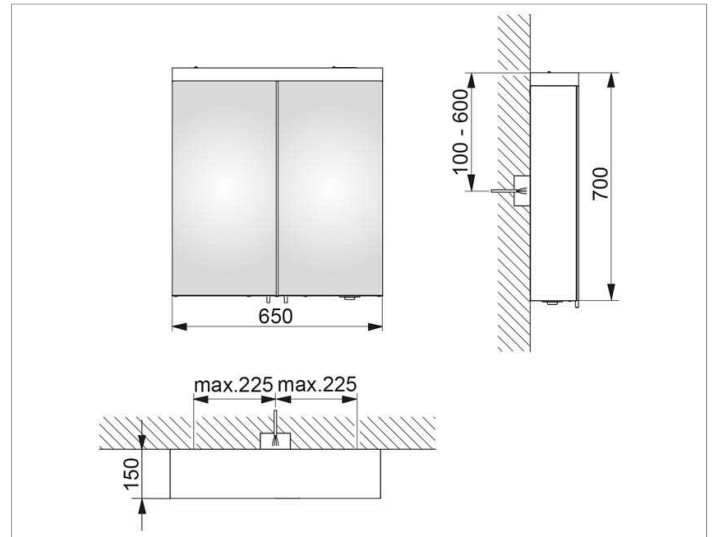

Royal Reflex.2
24202171331 Mirror cabinet

PRODUCT

DRAWING

PRODUCT ATTRIBUTES

2 hinged double sided crystal mirror doors,
 exterior body sides mirrored

Operation:

External dimmer with the functions:

- on/off
- dim
- Changing between 3 lighting options

Illumination:

Illumination from above and
 washbasin illumination in the bottom panel
 light colour 3000 kelvin (warm white),
 LED 22 watt (lifespan > 30.000 hours)
 infinitely dimmable, lamps non-exchangeable
 EEK: A++, A+, A , 22 kWh/1000h

EQUIPMENT

- 1 shaver socket (internal)
- 3 adjustable glass shelves
- soft-closing doors

SURFACE

silver anodized

DIMENSION

650 x 700 x 150 mm