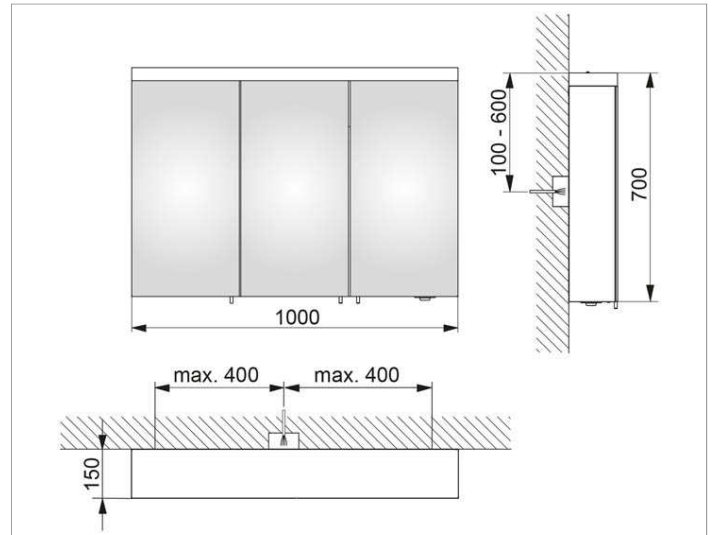

Royal Reflex.2
24204171331 Mirror cabinet

PRODUCT

DRAWING

PRODUCT ATTRIBUTES

3 hinged double sided crystal mirror doors,
 exterior body sides mirrored

Operation:

External dimmer with the functions:

- on/off
- dim
- Changing between 3 lighting options

Illumination:

Illumination from above and
 washbasin illumination in the bottom panel
 light colour 3000 kelvin (warm white),
 LED 32 watt (lifespan > 30.000 hours)
 infinitely dimmable, lamps non-exchangeable
 EEK: A++, A+, A , 32 kWh/1000h

EQUIPMENT

- 1 shaver socket (internal)
- 6 adjustable glass shelves
- soft-closing doors

SURFACE

silver anodized

DIMENSION

1000 x 700 x 150 mm