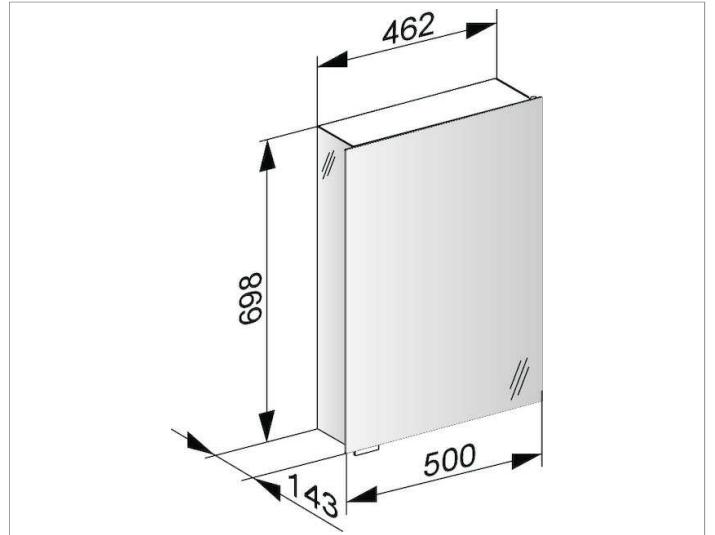

Royal Universe  
12701171130 Mirror cabinet

**PRODUCT**

**DRAWING**

**PRODUCT ATTRIBUTES**

1 hinged double sided crystal mirror door,  
exterior body sides mirrored

**EQUIPMENT**

- 1 interior shaver socket
- 3 adjustable glass shelves

**SURFACE**

silver anodized/chrome-plated

**DIMENSION**

500 x 752 x 143 mm