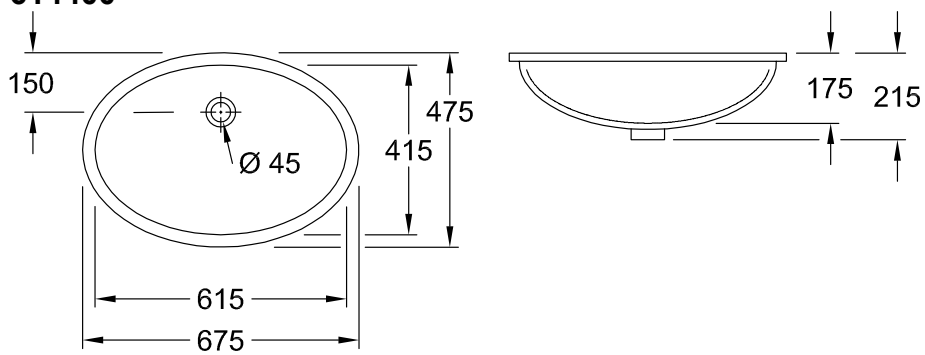

UNDERCOUNTER WASHBASIN EVANA

PRODUCT INFORMATION

1. POSITION

Model	614400
Collection	Evana
PROJECTS	DESIGN
Width	615 mm
Depth	415 mm
Weight	13,7 kg
description	outside surface glazed Sanitary porcelain Also available in CeramicPlus the hole for the washbasin can only be cut out using the original washbasin because tolerances of several millimetres are possible fastening set included
Tap fitting / Tap hole remark	without tap hole area
Overflow remark	with overflow
material	Sanitary porcelain
Specification texts	Evana; Undercounter washbasin; Sanitary porcelain; Size: 615 x 415 mm; Oval; outside surface glazed; without tap hole area; with overflow; the hole for the washbasin can only be cut out using the original washbasin because tolerances of several millimetres are possible; fastening set included

COLOURS

White Alpin	61440001	4022693009630
White Alpin CeramicPlus	614400R1	4022693303394

TECHNICAL DRAWINGS

614400

TECHNICAL DRAWINGS

614400