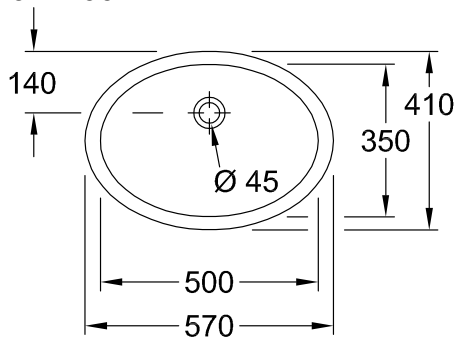

TECHNICAL DRAWINGS

614700