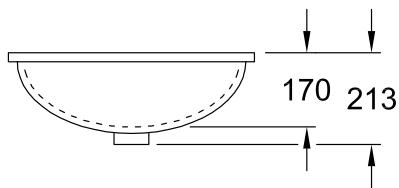

TECHNICAL DRAWINGS

614700