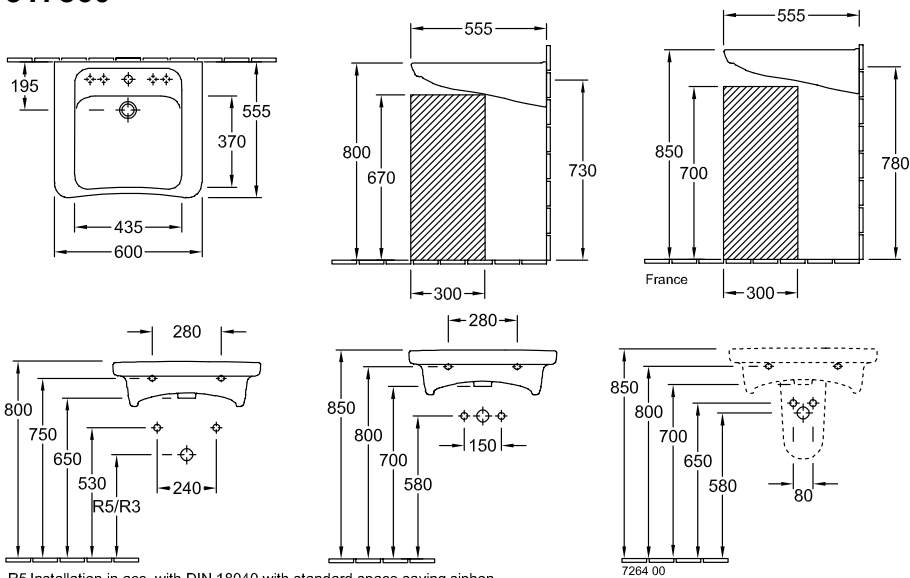

WASHBASIN ARCHITECTURA VITA

PRODUCT INFORMATION

1 . POSITION

Model	517860
Collection	Architectura Vita
PROJECTS	 PLUS
Width	600 mm
Depth	555 mm
Weight	20,25 kg
description	previously Omnia Architectura Sanitary porcelain Also available in CeramicPlus fastening with 2 screws M10x120 mm in accordance with DIN 18040
Tap fitting / Tap hole remark	central tap hole punched out
Overflow remark	with overflow
material	Sanitary porcelain
Specification texts	Architectura Vita; Washbasin Vita; previously Omnia Architectura; Sanitary porcelain; Size: 600 x 555 mm; Angular; central tap hole punched out; with overflow; fastening with 2 screws M10x120 mm; in accordance with DIN 18040

517860

R5 Installation in acc. with DIN 18040 with standard space saving siphon
R3 Installation in acc. with DIN 18040 with standard concealed siphon

	R3	R5
5178 / 60 / 61 / 62 / 63	460	420

TECHNICAL DRAWINGS

517860

R5 Installation in acc. with DIN 18040 with standard space saving siphon
R3 Installation in acc. with DIN 18040 with standard concealed siphon

	R3	R5
5178 / 60 / 61 / 62 / 63	460	420