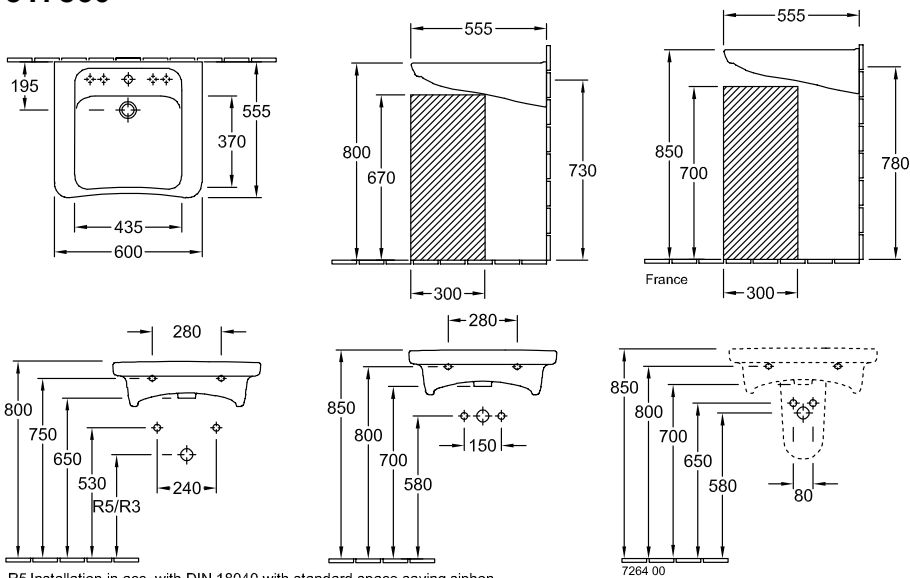

WASHBASIN ARCHITECTURA VITA

PRODUCT INFORMATION

1 . POSITION

Model	517860
Collection	Architectura Vita
PROJECTS	 PLUS
Width	600 mm
Depth	555 mm
Weight	20,25 kg
description	previously Omnia Architectura Sanitary porcelain Also available in CeramicPlus fastening with 2 screws M10x120 mm in accordance with DIN 18040
Tap fitting / Tap hole remark	central tap hole punched out
Overflow remark	with overflow
material	Sanitary porcelain
Specification texts	Architectura Vita; Washbasin Vita; previously Omnia Architectura; Sanitary porcelain; Size: 600 x 555 mm; Angular; central tap hole punched out; with overflow; fastening with 2 screws M10x120 mm; in accordance with DIN 18040

COLOURS

White Alpin	51786001	4051202305963
White Alpin CeramicPlus	517860R1	4051202305987
White Alpin AntiBac	517860T1	4051202355555
White Alpin AntiBac CeramicPlus	517860T2	4051202355562

TECHNICAL DRAWINGS

517860

R5 Installation in acc. with DIN 18040 with standard space saving siphon
R3 Installation in acc. with DIN 18040 with standard concealed siphon

	R3	R5
5178 / 60 / 61 / 62 / 63	460	420

TECHNICAL DRAWINGS

517860

R5 Installation in acc. with DIN 18040 with standard space saving siphon
R3 Installation in acc. with DIN 18040 with standard concealed siphon

	R3	R5
5178 / 60 / 61 / 62 / 63	460	420