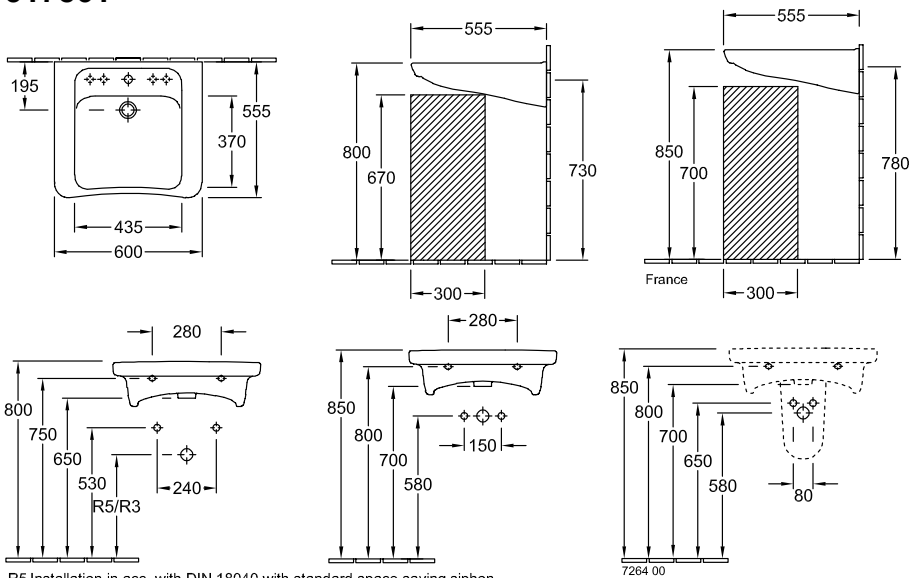

WASHBASIN ARCHITECTURA VITA

PRODUCT INFORMATION

1 . POSITION

Model	517861
Collection	Architectura Vita
PROJECTS	 PLUS
Width	600 mm
Depth	555 mm
Weight	20,25 kg
description	previously Omnia Architectura Sanitary porcelain Also available in CeramicPlus fastening with 2 screws M10x120 mm in accordance with DIN 18040
Tap fitting / Tap hole remark	central tap hole punched out
Overflow remark	without overflow
material	Sanitary porcelain
Specification texts	Architectura Vita; Washbasin Vita; previously Omnia Architectura; Sanitary porcelain; Size: 600 x 555 mm; Angular; central tap hole punched out; without overflow; fastening with 2 screws M10x120 mm; in accordance with DIN 18040

517861

R5 Installation in acc. with DIN 18040 with standard space saving siphon
R3 Installation in acc. with DIN 18040 with standard concealed siphon

	R3	R5
5178 / 60 / 61 / 62 / 63	460	420

TECHNICAL DRAWINGS

517861

R5 Installation in acc. with DIN 18040 with standard space saving siphon
 R3 Installation in acc. with DIN 18040 with standard concealed siphon

	R3	R5
5178 / 60 / 61 / 62 / 63	460	420