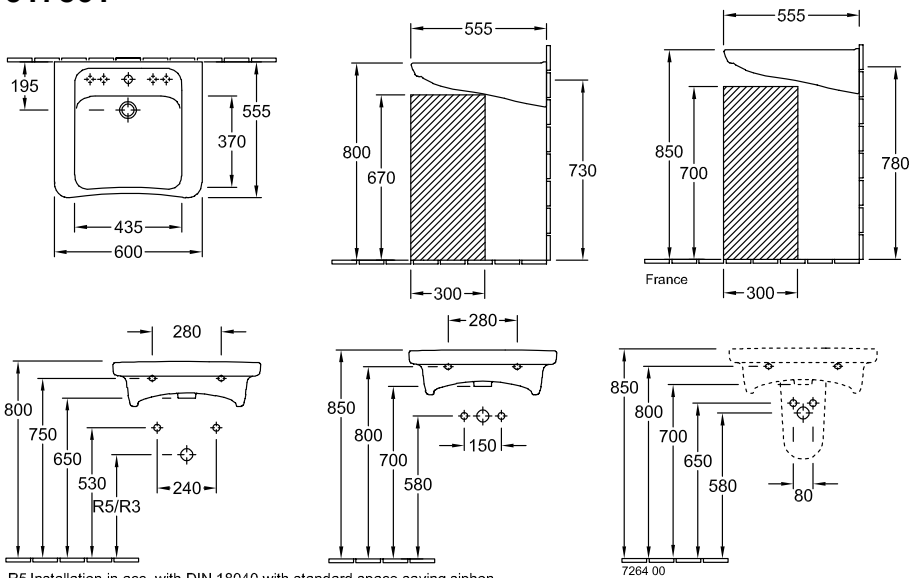

WASHBASIN ARCHITECTURA VITA

PRODUCT INFORMATION

1 . POSITION

Model	517861
Collection	Architectura Vita
PROJECTS	 PLUS
Width	600 mm
Depth	555 mm
Weight	20,25 kg
description	previously Omnia Architectura Sanitary porcelain Also available in CeramicPlus fastening with 2 screws M10x120 mm in accordance with DIN 18040
Tap fitting / Tap hole remark	central tap hole punched out
Overflow remark	without overflow
material	Sanitary porcelain
Specification texts	Architectura Vita; Washbasin Vita; previously Omnia Architectura; Sanitary porcelain; Size: 600 x 555 mm; Angular; central tap hole punched out; without overflow; fastening with 2 screws M10x120 mm; in accordance with DIN 18040

COLOURS

White Alpin	51786101	4051202306007
White Alpin CeramicPlus	517861R1	4051202306021
White Alpin AntiBac	517861T1	4051202355579
White Alpin AntiBac CeramicPlus	517861T2	4051202355586

TECHNICAL DRAWINGS

517861

R5 Installation in acc. with DIN 18040 with standard space saving siphon
R3 Installation in acc. with DIN 18040 with standard concealed siphon

	R3	R5
5178 / 60 / 61 / 62 / 63	460	420

TECHNICAL DRAWINGS

517861

R5 Installation in acc. with DIN 18040 with standard space saving siphon
 R3 Installation in acc. with DIN 18040 with standard concealed siphon

	R3	R5
5178 / 60 / 61 / 62 / 63	460	420