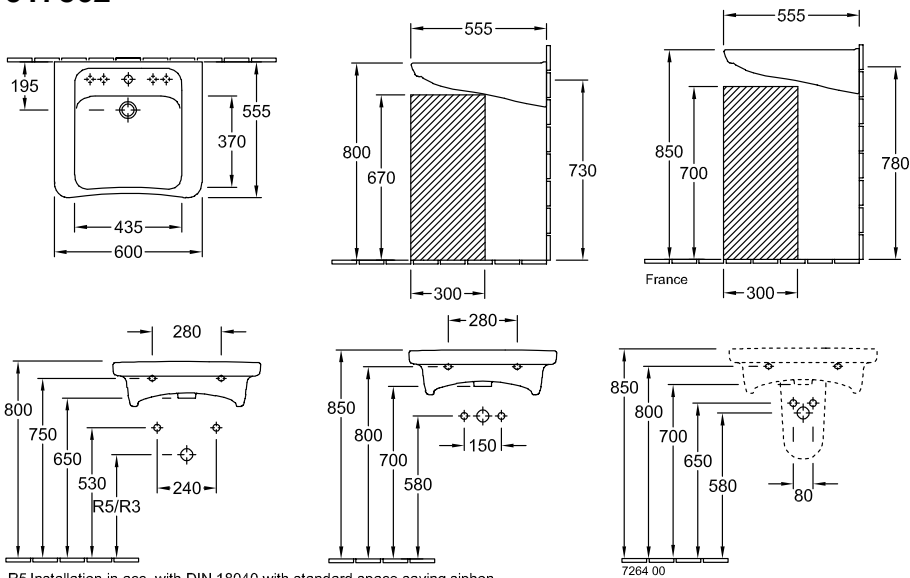

### 1 . POSITION

<b>Model</b>	<b>517862</b>
Collection	Architectura Vita
PROJECTS	 PLUS
Width	600 mm
Depth	555 mm
Weight	20,25 kg
description	previously Omnia Architectura Sanitary porcelain Also available in CeramicPlus fastening with 2 screws M10x120 mm in accordance with DIN 18040
Tap fitting / Tap hole remark	5 tap hole positions can be selected as required
Overflow remark	with overflow
material	Sanitary porcelain
Specification texts	Architectura Vita; Washbasin Vita; previously Omnia Architectura; Sanitary porcelain; Size: 600 x 555 mm; Angular; 5 tap hole positions can be selected as required; with overflow; fastening with 2 screws M10x120 mm; in accordance with DIN 18040

517862

R5 Installation in acc. with DIN 18040 with standard space saving siphon  
R3 Installation in acc. with DIN 18040 with standard concealed siphon

	R3	R5
5178 / 60 / 61 / 62 / 63	460	420

TECHNICAL DRAWINGS

517862

R5 Installation in acc. with DIN 18040 with standard space saving siphon  
R3 Installation in acc. with DIN 18040 with standard concealed siphon

	R3	R5
5178 / 60 / 61 / 62 / 63	460	420