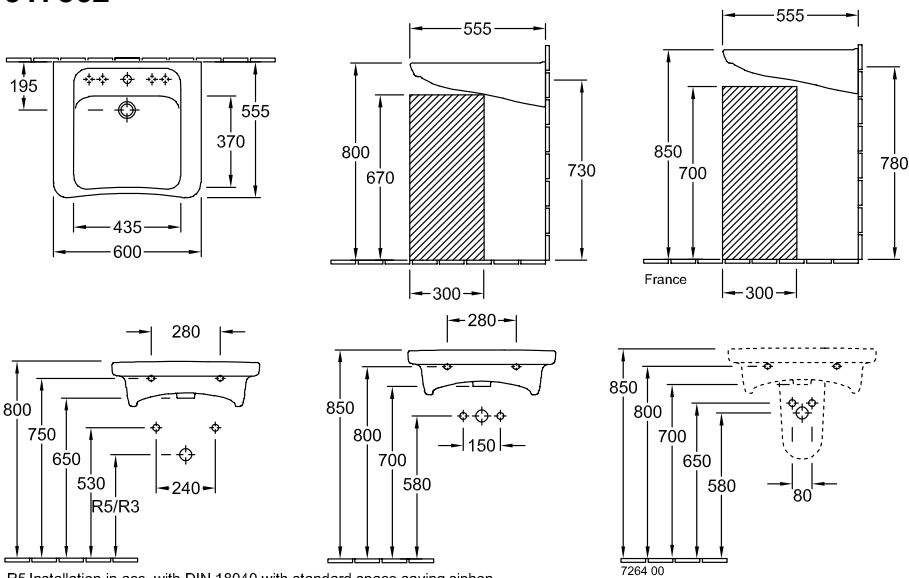

TECHNICAL DRAWINGS

517862

R5 Installation in acc. with DIN 18040 with standard space saving siphon
R3 Installation in acc. with DIN 18040 with standard concealed siphon

	R3	R5
5178 / 60 / 61 / 62 / 63	460	420