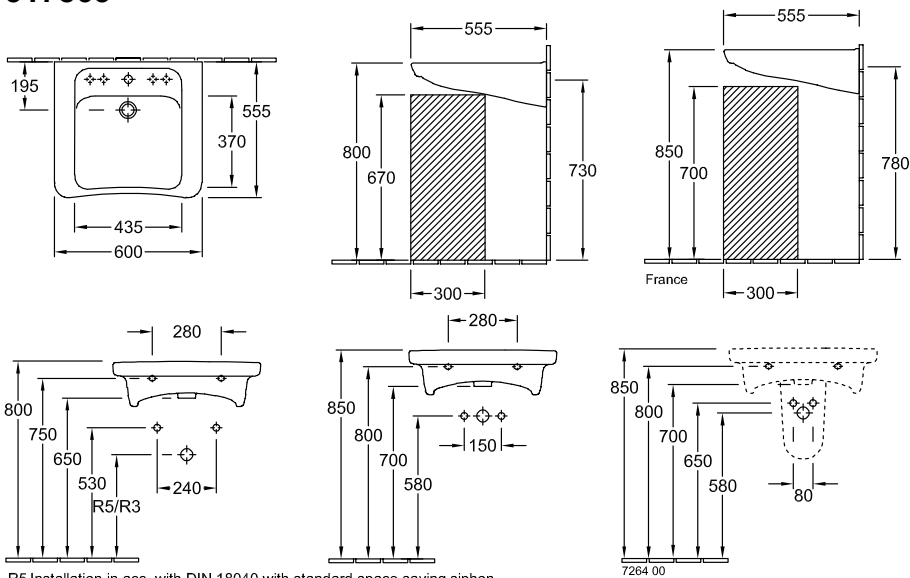

WASHBASIN ARCHITECTURA VITA

PRODUCT INFORMATION

1 . POSITION

Model	517863
Collection	Architectura Vita
PROJECTS	 PLUS
Width	600 mm
Depth	555 mm
Weight	20,25 kg
description	previously Omnia Architectura Sanitary porcelain Also available in CeramicPlus fastening with 2 screws M10x120 mm in accordance with DIN 18040
Tap fitting / Tap hole remark	5 tap hole positions can be selected as required
Overflow remark	without overflow
material	Sanitary porcelain
Specification texts	Architectura Vita; Washbasin Vita; previously Omnia Architectura; Sanitary porcelain; Size: 600 x 555 mm; Angular; 5 tap hole positions can be selected as required; without overflow; fastening with 2 screws M10x120 mm; in accordance with DIN 18040

COLOURS

White Alpin	51786301	4051202306069
White Alpin AntiBac	517863T1	4051202355616
White Alpin AntiBac CeramicPlus	517863T2	4051202355623
White Alpin CeramicPlus	517863R1	4051202306045

TECHNICAL DRAWINGS

517863

R5 Installation in acc. with DIN 18040 with standard space saving siphon
R3 Installation in acc. with DIN 18040 with standard concealed siphon

	R3	R5
5178 / 60 / 61 / 62 / 63	460	420

TECHNICAL DRAWINGS

517863

R5 Installation in acc. with DIN 18040 with standard space saving siphon
 R3 Installation in acc. with DIN 18040 with standard concealed siphon

	R3	R5
5178 / 60 / 61 / 62 / 63	460	420