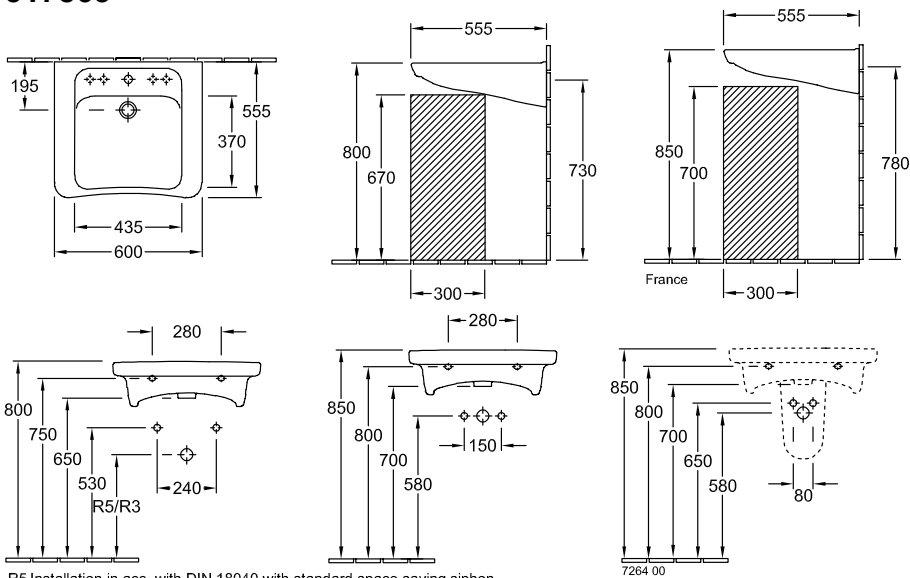

WASHBASIN ARCHITECTURA VITA

PRODUCT INFORMATION

1 . POSITION

Model	517863
Collection	Architectura Vita
PROJECTS	 PLUS
Width	600 mm
Depth	555 mm
Weight	20,25 kg
description	previously Omnia Architectura Sanitary porcelain Also available in CeramicPlus fastening with 2 screws M10x120 mm in accordance with DIN 18040
Tap fitting / Tap hole remark	5 tap hole positions can be selected as required
Overflow remark	without overflow
material	Sanitary porcelain
Specification texts	Architectura Vita; Washbasin Vita; previously Omnia Architectura; Sanitary porcelain; Size: 600 x 555 mm; Angular; 5 tap hole positions can be selected as required; without overflow; fastening with 2 screws M10x120 mm; in accordance with DIN 18040

517863

R5 Installation in acc. with DIN 18040 with standard space saving siphon
R3 Installation in acc. with DIN 18040 with standard concealed siphon

	R3	R5
5178 / 60 / 61 / 62 / 63	460	420

TECHNICAL DRAWINGS

517863

R5 Installation in acc. with DIN 18040 with standard space saving siphon
 R3 Installation in acc. with DIN 18040 with standard concealed siphon

	R3	R5
5178 / 60 / 61 / 62 / 63	460	420