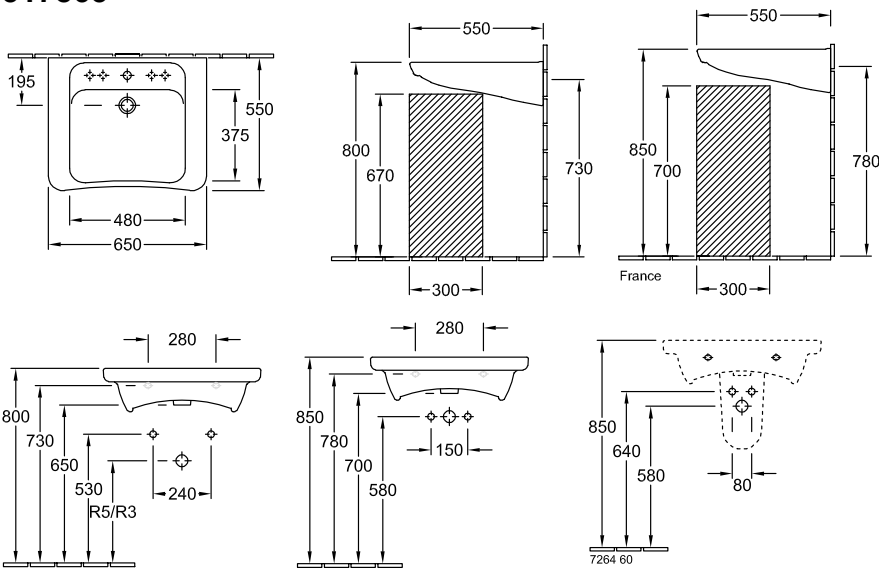

### 1 . POSITION

<b>Model</b>	<b>517865</b>
Collection	Architectura Vita
PROJECTS	 PLUS
Width	650 mm
Depth	550 mm
Weight	20,65 kg
description	previously Omnia Architectura Sanitary porcelain Also available in CeramicPlus fastening with 2 screws M10x120 mm in accordance with DIN 18040
Tap fitting / Tap hole remark	5 tap hole positions can be selected as required
Overflow remark	with overflow
material	Sanitary porcelain
Specification texts	Architectura Vita; Washbasin Vita; previously Omnia Architectura; Sanitary porcelain; Size: 650 x 550 mm; Angular; 5 tap hole positions can be selected as required; with overflow; fastening with 2 screws M10x120 mm; in accordance with DIN 18040

517865

R3 Installation in acc. with DIN 18040 with standard space saving siphon  
 R5 Installation in acc. with DIN 18040 with standard concealed siphon

	R3	R5
5178/65/66/67/68	440	550

TECHNICAL DRAWINGS

517865

R3 Installation in acc. with DIN 18040 with standard space saving siphon  
 R5 Installation in acc. with DIN 18040 with standard concealed siphon

	R3	R5
5178/65/66/67/68	440	550