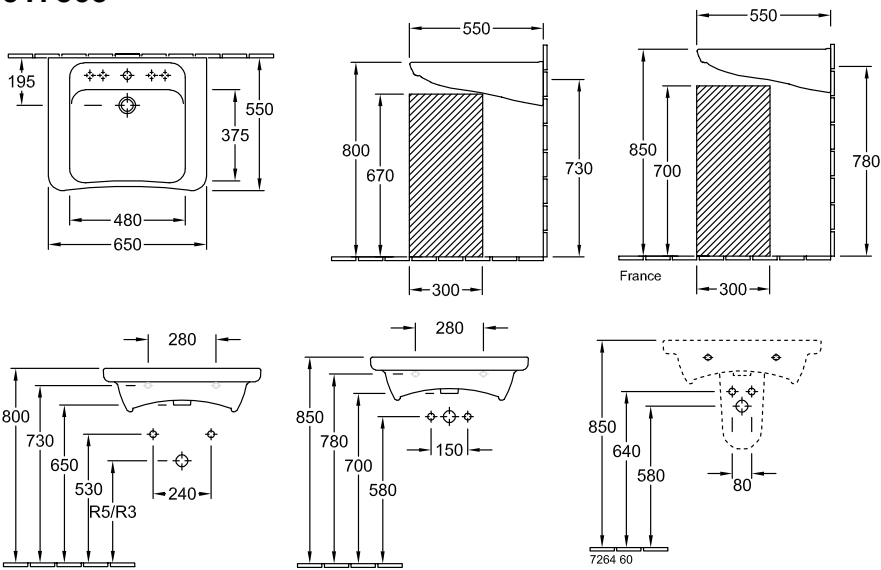

### 1 . POSITION

<b>Model</b>	<b>517865</b>
Collection	Architectura Vita
PROJECTS	 PLUS
Width	650 mm
Depth	550 mm
Weight	20,65 kg
description	previously Omnia Architectura Sanitary porcelain Also available in CeramicPlus fastening with 2 screws M10x120 mm in accordance with DIN 18040
Tap fitting / Tap hole remark	5 tap hole positions can be selected as required
Overflow remark	with overflow
material	Sanitary porcelain
Specification texts	Architectura Vita; Washbasin Vita; previously Omnia Architectura; Sanitary porcelain; Size: 650 x 550 mm; Angular; 5 tap hole positions can be selected as required; with overflow; fastening with 2 screws M10x120 mm; in accordance with DIN 18040

517865

R3 Installation in acc. with DIN 18040 with standard space saving siphon  
 R5 Installation in acc. with DIN 18040 with standard concealed siphon

	R3	R5
5178/65/66/67/68	440	550

TECHNICAL DRAWINGS

517865

R3 Installation in acc. with DIN 18040 with standard space saving siphon  
 R5 Installation in acc. with DIN 18040 with standard concealed siphon

	R3	R5
5178/65/66/67/68	440	550