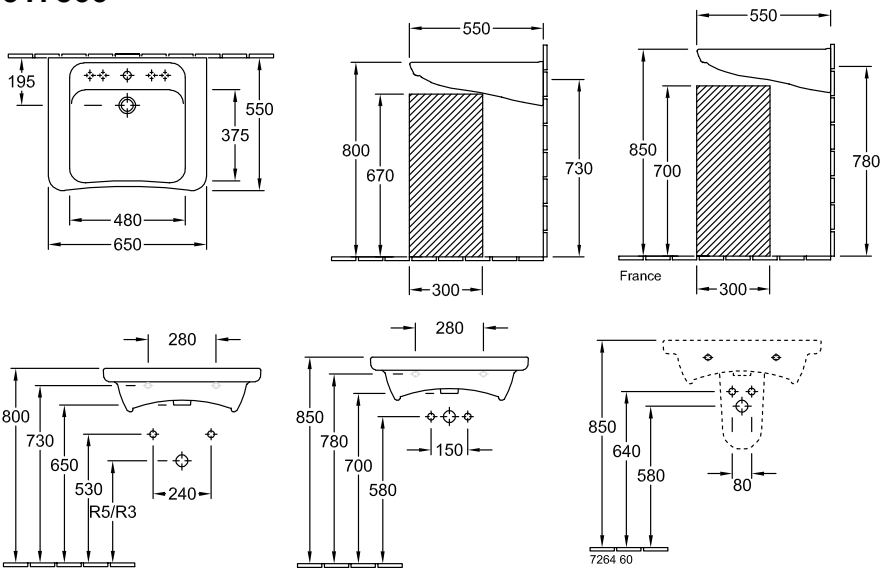

WASHBASIN ARCHITECTURA VITA

PRODUCT INFORMATION

1 . POSITION

Model	517866
Collection	Architectura Vita
PROJECTS	 PLUS
Width	650 mm
Depth	550 mm
Weight	21 kg
description	previously Omnia Architectura Sanitary porcelain Also available in CeramicPlus fastening with 2 screws M10x120 mm in accordance with DIN 18040
Tap fitting / Tap hole remark	5 tap hole positions can be selected as required
Overflow remark	without overflow, Please note: unclosable outlet valve must be used with models without overflow
material	Sanitary porcelain
Specification texts	Architectura Vita; Washbasin Vita; previously Omnia Architectura; Sanitary porcelain; Size: 650 x 550 mm; Angular; 5 tap hole positions can be selected as required; without overflow; Please note: unclosable outlet valve must be used with models without overflow; fastening with 2 screws M10x120 mm; in accordance with DIN 18040

517866

R3 Installation in acc. with DIN 18040 with standard space saving siphon
 R5 Installation in acc. with DIN 18040 with standard concealed siphon

	R3	R5
5178/65/66/67/68	440	550

TECHNICAL DRAWINGS

517866

R3 Installation in acc. with DIN 18040 with standard space saving siphon
 R5 Installation in acc. with DIN 18040 with standard concealed siphon

	R3	R5
5178/65/66/67/68	440	550