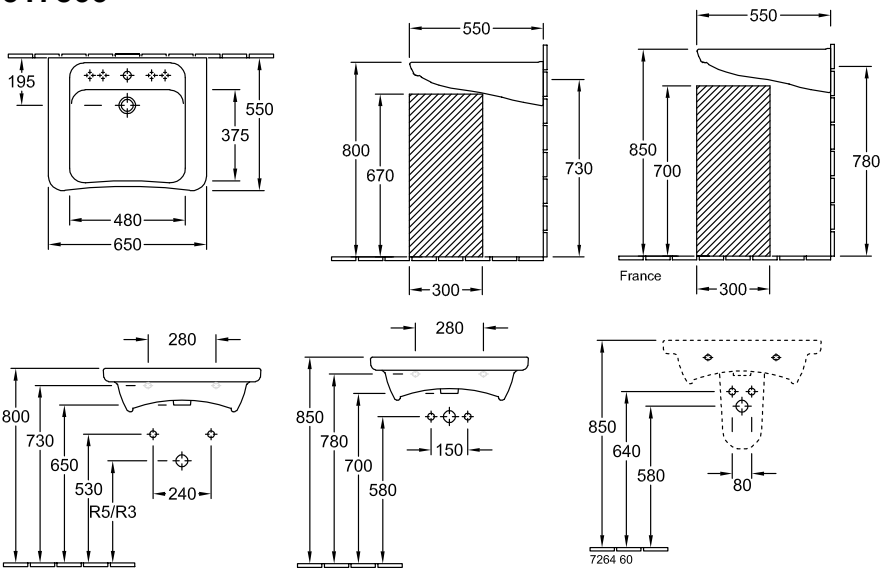

WASHBASIN ARCHITECTURA VITA

PRODUCT INFORMATION

1 . POSITION

Model	517866
Collection	Architectura Vita
PROJECTS	 PLUS
Width	650 mm
Depth	550 mm
Weight	21 kg
description	previously Omnia Architectura Sanitary porcelain Also available in CeramicPlus fastening with 2 screws M10x120 mm in accordance with DIN 18040
Tap fitting / Tap hole remark	5 tap hole positions can be selected as required
Overflow remark	without overflow, Please note: unclosable outlet valve must be used with models without overflow
material	Sanitary porcelain
Specification texts	Architectura Vita; Washbasin Vita; previously Omnia Architectura; Sanitary porcelain; Size: 650 x 550 mm; Angular; 5 tap hole positions can be selected as required; without overflow; Please note: unclosable outlet valve must be used with models without overflow; fastening with 2 screws M10x120 mm; in accordance with DIN 18040

COLOURS

White Alpin	51786601	4047289273837
White Alpin CeramicPlus	517866R1	4047289273868
White Alpin AntiBac	517866T1	4051202355654
White Alpin AntiBac CeramicPlus	517866T2	4051202355661

TECHNICAL DRAWINGS

517866

R3 Installation in acc. with DIN 18040 with standard space saving siphon
 R5 Installation in acc. with DIN 18040 with standard concealed siphon

	R3	R5
5178/65/66/67/68	440	550

TECHNICAL DRAWINGS

517866

R3 Installation in acc. with DIN 18040 with standard space saving siphon
 R5 Installation in acc. with DIN 18040 with standard concealed siphon

	R3	R5
5178/65/66/67/68	440	550