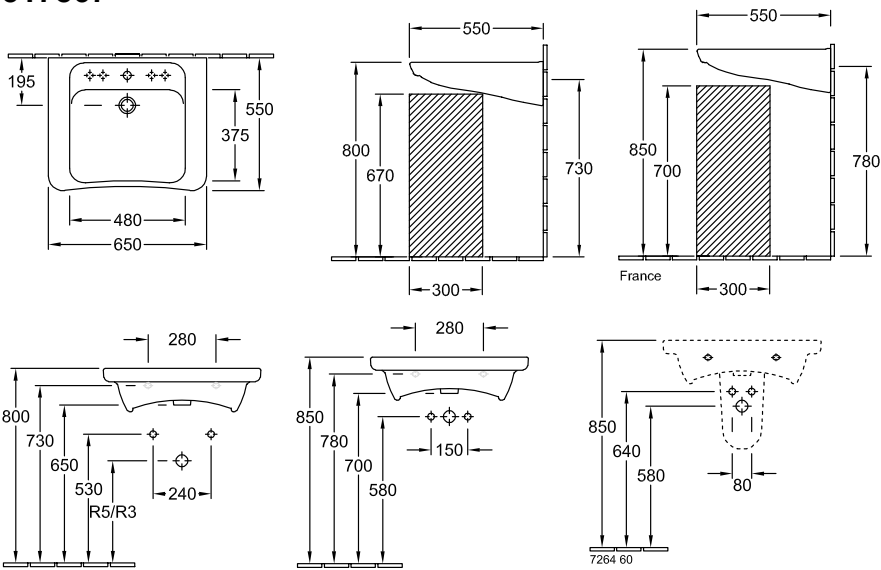

WASHBASIN ARCHITECTURA VITA

PRODUCT INFORMATION

1 . POSITION

Model	517867
Collection	Architectura Vita
PROJECTS	 PLUS
Width	650 mm
Depth	550 mm
Weight	20,85 kg
description	previously Omnia Architectura Sanitary porcelain Also available in CeramicPlus fastening with 2 screws M10x120 mm in accordance with DIN 18040
Tap fitting / Tap hole remark	central tap hole punched out
Overflow remark	with overflow
material	Sanitary porcelain
Specification texts	Architectura Vita; Washbasin Vita; previously Omnia Architectura; Sanitary porcelain; Size: 650 x 550 mm; Angular; central tap hole punched out; with overflow; fastening with 2 screws M10x120 mm; in accordance with DIN 18040

COLOURS

White Alpin	51786701	4047289288008
White Alpin CeramicPlus	517867R1	4047289288015
White Alpin AntiBac	517867T1	4051202355685
White Alpin AntiBac CeramicPlus	517867T2	4051202355678

TECHNICAL DRAWINGS

517867

R3 Installation in acc. with DIN 18040 with standard space saving siphon
 R5 Installation in acc. with DIN 18040 with standard concealed siphon

	R3	R5
5178/65/66/67/68	440	550

TECHNICAL DRAWINGS

517867

R3 Installation in acc. with DIN 18040 with standard space saving siphon
 R5 Installation in acc. with DIN 18040 with standard concealed siphon

	R3	R5
5178/65/66/67/68	440	550