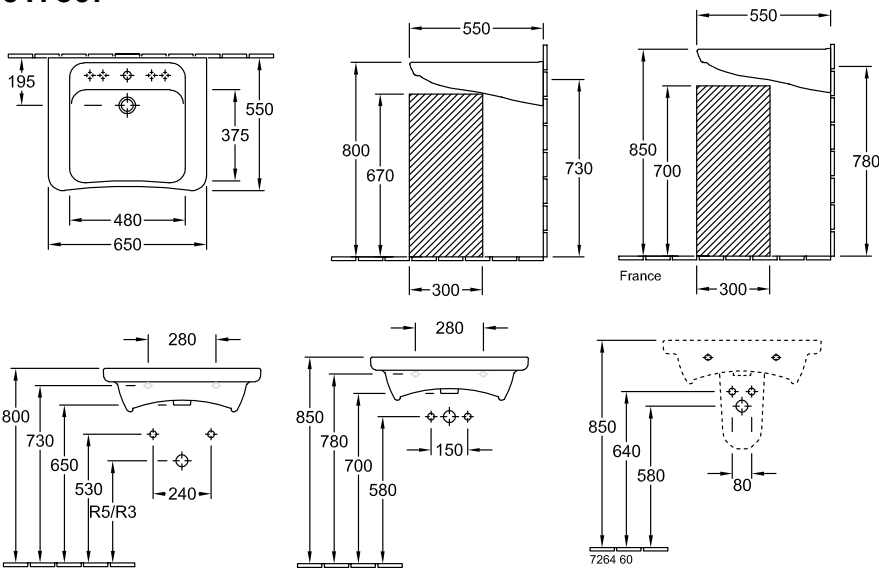

WASHBASIN ARCHITECTURA VITA

PRODUCT INFORMATION

1 . POSITION

Model	517867
Collection	Architectura Vita
PROJECTS	 PLUS
Width	650 mm
Depth	550 mm
Weight	20,85 kg
description	previously Omnia Architectura Sanitary porcelain Also available in CeramicPlus fastening with 2 screws M10x120 mm in accordance with DIN 18040
Tap fitting / Tap hole remark	central tap hole punched out
Overflow remark	with overflow
material	Sanitary porcelain
Specification texts	Architectura Vita; Washbasin Vita; previously Omnia Architectura; Sanitary porcelain; Size: 650 x 550 mm; Angular; central tap hole punched out; with overflow; fastening with 2 screws M10x120 mm; in accordance with DIN 18040

517867

R3 Installation in acc. with DIN 18040 with standard space saving siphon
 R5 Installation in acc. with DIN 18040 with standard concealed siphon

	R3	R5
5178/65/66/67/68	440	550

TECHNICAL DRAWINGS

517867

R3 Installation in acc. with DIN 18040 with standard space saving siphon
 R5 Installation in acc. with DIN 18040 with standard concealed siphon

	R3	R5
5178/65/66/67/68	440	550