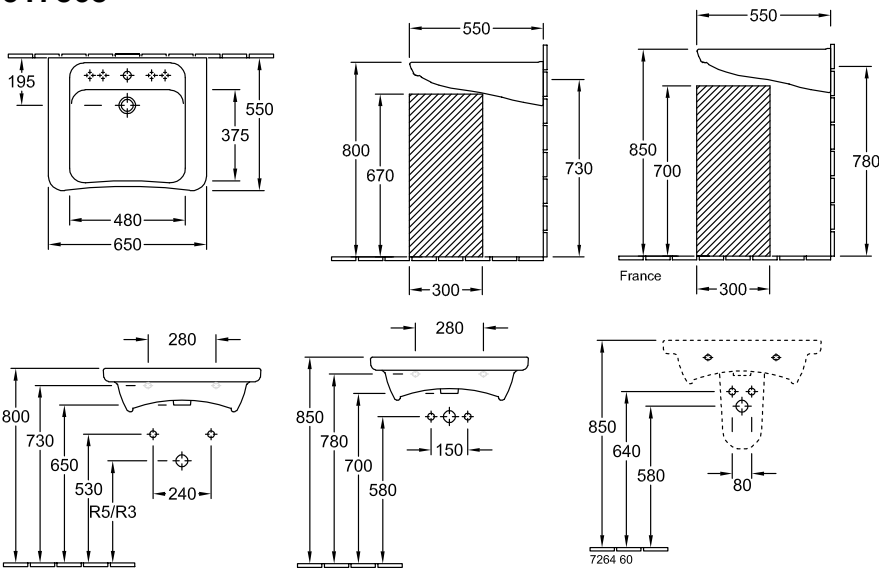

WASHBASIN ARCHITECTURA VITA

PRODUCT INFORMATION

1 . POSITION

| | |
|-------------------------------|--|
| Model | 517868 |
| Collection | Architectura Vita |
| PROJECTS |  PLUS |
| Width | 650 mm |
| Depth | 550 mm |
| Weight | 21 kg |
| description | previously Omnia Architectura Sanitary porcelain Also available in CeramicPlus fastening with 2 screws M10x120 mm in accordance with DIN 18040 |
| Tap fitting / Tap hole remark | central tap hole punched out |
| Overflow remark | without overflow, Please note: unclosable outlet valve must be used with models without overflow |
| material | Sanitary porcelain |
| Specification texts | Architectura Vita; Washbasin Vita; previously Omnia Architectura; Sanitary porcelain; Size: 650 x 550 mm; Angular; central tap hole punched out; without overflow; Please note: unclosable outlet valve must be used with models without overflow; fastening with 2 screws M10x120 mm; in accordance with DIN 18040 |

TECHNICAL DRAWINGS

517868

R3 Installation in acc. with DIN 18040 with standard space saving siphon
 R5 Installation in acc. with DIN 18040 with standard concealed siphon

| | R3 | R5 |
|------------------|-----|-----|
| 5178/65/66/67/68 | 440 | 550 |