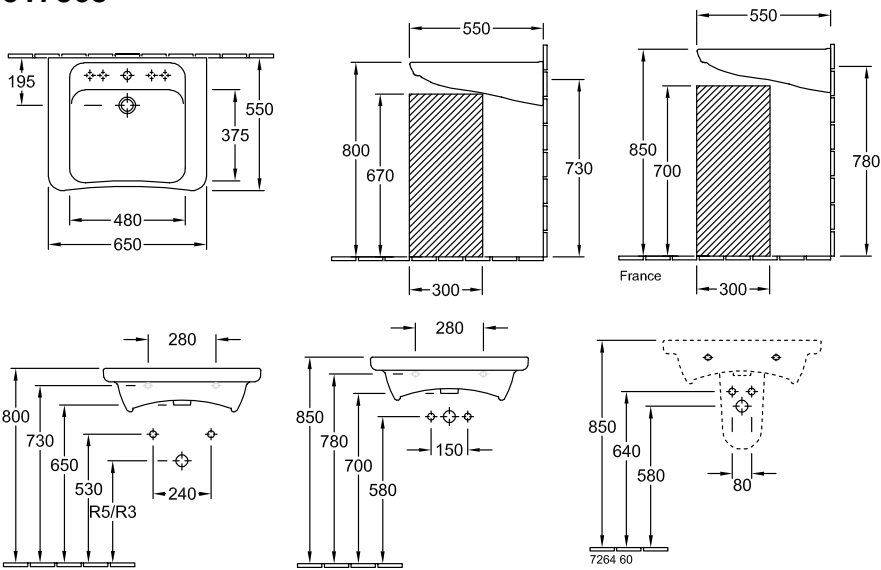

WASHBASIN ARCHITECTURA VITA

PRODUCT INFORMATION

1 . POSITION

| | |
|-------------------------------|--|
| Model | 517868 |
| Collection | Architectura Vita |
| PROJECTS |  PLUS |
| Width | 650 mm |
| Depth | 550 mm |
| Weight | 21 kg |
| description | previously Omnia Architectura Sanitary porcelain Also available in CeramicPlus fastening with 2 screws M10x120 mm in accordance with DIN 18040 |
| Tap fitting / Tap hole remark | central tap hole punched out |
| Overflow remark | without overflow, Please note: unclosable outlet valve must be used with models without overflow |
| material | Sanitary porcelain |
| Specification texts | Architectura Vita; Washbasin Vita; previously Omnia Architectura; Sanitary porcelain; Size: 650 x 550 mm; Angular; central tap hole punched out; without overflow; Please note: unclosable outlet valve must be used with models without overflow; fastening with 2 screws M10x120 mm; in accordance with DIN 18040 |

TECHNICAL DRAWINGS

517868

R3 Installation in acc. with DIN 18040 with standard space saving siphon
 R5 Installation in acc. with DIN 18040 with standard concealed siphon

| | R3 | R5 |
|------------------|-----|-----|
| 5178/65/66/67/68 | 440 | 550 |